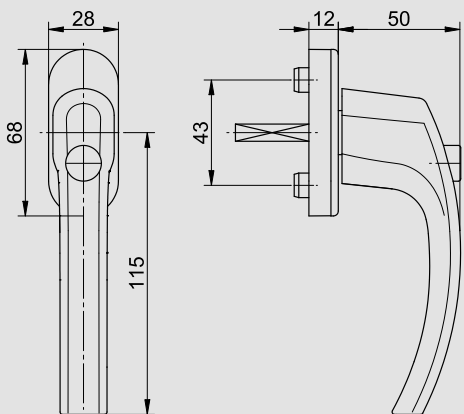

Product features:

The blaugelb Window Handle FGS 1758 DK Black Line made from aluminium is notable for its elegance and straight lines, and looks good on every window. It is always locked in its home position and can only be turned to open the window by pressing the push button. The surface finish imparts the window handle with its colour and rounds off the high-quality overall impression. It is supplied complete with pre-inserted fastening for the appropriate pin length with 10 mm positioning studs.

Continued on
the next page ►

Technical data:

Material:	Aluminium
Surface:	Powder-coated black matt
Rosette material:	Plastic incl. steel reinforcement plate
Lock-in position:	Four-fold, 90°
Square pin:	7 mm steel
Pin lengths:	32 / 37 / 43 mm
Cam diameter:	10 mm
Rosette dimensions:	28 x 68 x 12 mm (oval)
Fastening:	2 countersunk head screws M5x40 / 45 / 50 mm galvanised
Packing unit:	20 pieces

Product name	Pin length	PU	Item no.
blaugelb Window Handle FGS 1758 DK black matt	32 mm	20 pieces	9274584
	37 mm	20 pieces	9274585
	43 mm	20 pieces	9274586