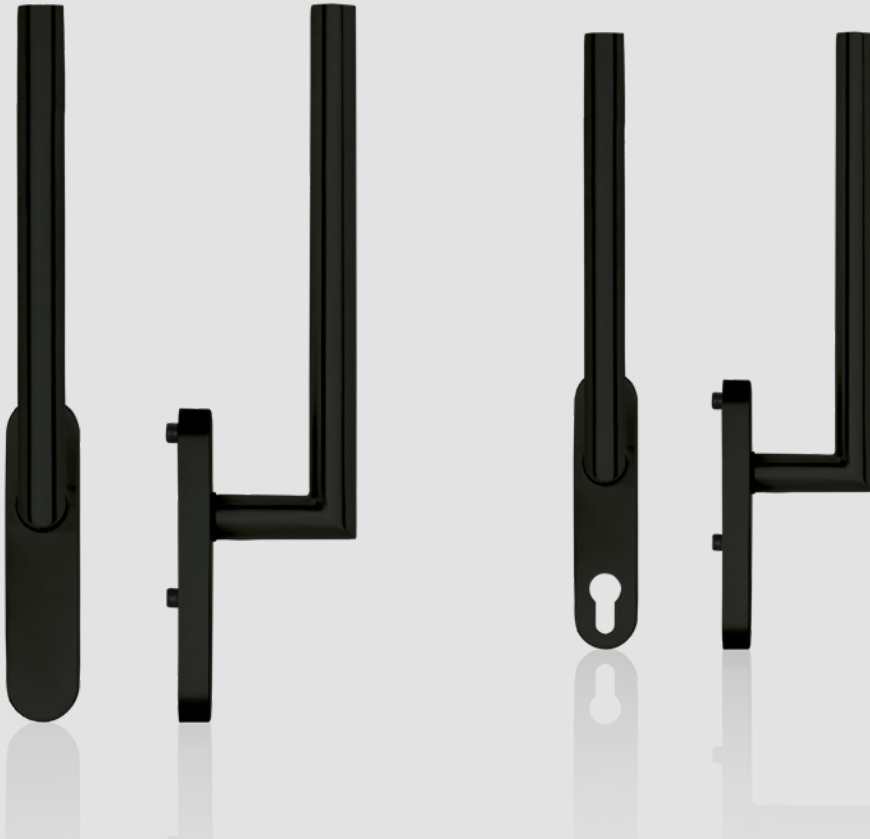

The blaugelb Sliding Door Lever Handles HSG 1010 are available in various versions for interior and exterior use.

blaugelb Sliding Door Lever Handles HSG 1010 Black Line

Timeless design combined with high-grade stainless steel for wooden, plastic and aluminium window frames.

Product features:

The blaugelb Sliding Door Lever Handles HSG 1010 Black Line made from high-grade stainless steel are notable for their elegance and straight lines, and look good on every door. The straight lines of the 90° form emphasise the modern credentials of the handle series.

The blaugelb Sliding Door Lever Handles HSG 1010 Black Line are available in a variety of versions for interior and exterior use, and are also suitable for increased security aspects with the use of profile cylinders.

- High-grade materials for durability
- Lever mounted fixed/pivoting
- Attractive and elegant on window and balcony doors
- Concealed screws

Continued on
the next page ►

Technical data:

Material:	Stainless steel material No. 1.4301
Surface:	Powder-coated black matt
Lock-in position:	Two-fold, 180°
Handle mounting:	Fixed/pivoting
Square pin:	10 x 95 mm steel, loose
Cam diameter:	10 mm
Rosette dimensions:	35 x 155 x 15 mm
Fastening:	2 countersunk head screws M6x80 mm*
Packing unit:	1 piece