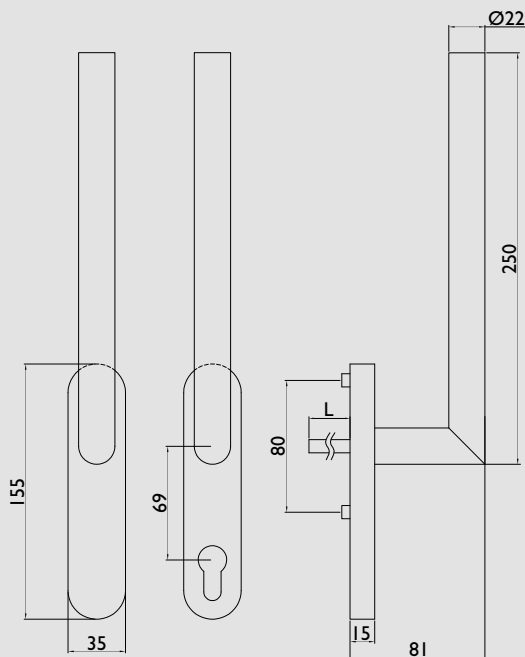

Technical data:

Material:	Stainless steel material No. 1.4301
Surface:	Powder-coated black matt
Lock-in position:	Two-fold, 180°
Handle mounting:	Fixed/pivoting
Square pin:	10 x 95 mm steel, loose
Cam diameter:	10 mm
Rosette dimensions:	35 x 155 x 15 mm
Fastening:	2 countersunk head screws M6x80 mm*
Packing unit:	1 piece

*Except version HSG 1010 outside PZ; M6 threaded cams for screw connection with an inside handle (supplied **without** pin and screws)

Accessories:

Product name	PU	Item no.
Fastening set TS 70 – 80 Square pin 10x160 mm, M6x90	1 piece	9016528
Fastening set TS 81 – 90 Square pin 10x160 mm, M6x95	1 piece	9016529
Fastening set TS 91 – 100 Square pin 10x160 mm, M6x110	1 piece	9016530
Fastening set TS 101 – 110 Square pin 10x180 mm, M6x120	1 piece	9016531

Matching handles for the outside:

Product name	PU	Item no.
blaugelb Sliding Door Flush Pull oval black matt	1 piece	9306526

Without perforations   **Profile cylinder**

Product name	Version	PU	Item no.
blaugelb Sliding Door Lever Handles HSG 1010 black matt stainless steel	Without perforations	1 piece	9306523
blaugelb Sliding Door Lever Handle HSG 1010 PZ black matt stainless steel	Profile cylinder	1 piece	9306524
blaugelb Sliding Door Lever Handle HSG 1010 outside PZ black matt stainless steel	Profile cylinder*	1 piece	9306525

*M6 threaded cams for screw connection with an inside handle (supplied **without** pin and screws)