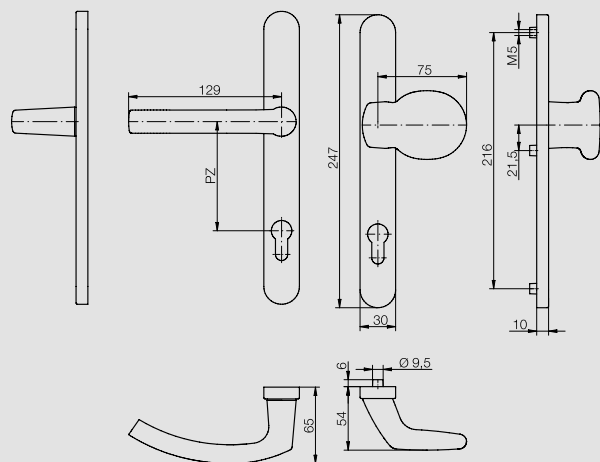

The inner plate of the blaugelb Knob Handle Set KGT30 PZ92 Black Line can easily be removed and fitted thanks to the ball clip device. The set is mounted by means of concealed screws.

- Holding spring for precise handle position
- Ball clip device for easy assembly and disassembly of inner plate
- High-quality materials and finishes
- Concealed screws
- Elegant appearance on the door
- Microstructured surface for a more pleasant feel, increased dirt resistance and lifespan

Continued on
the next page 

blaugelb
Knob Handle Set KGT30 PZ92 Black Line
 For wooden, plastic and metal doors.

Technical data:

Material:	Aluminium
Surface:	Powder-coated black matt, microstructure
Handle mounting:	Fixed/pivoting/holding spring
Handle square socket:	8 mm
Plate dimensions:	30 x 247 mm
Plate height:	10 mm
Profile cylinder spacing:	92 mm
Stud internal diameter:	5 mm
Fastening:	Concealed screws
Packing unit:	1 set (without fastening set)

Product name	PU	Item no.
blaugelb Knob Handle Set KGT30 PZ92 AL black matt	1 piece	9278755

Accessories:

Product name	PU	Item no.
Fastening set KGT30 TS 57–62 mm 1 pin 8x90 mm/3 screws M5x70 mm	1 set	0424161
Fastening set KGT30 TS 62–67 mm 1 pin 8x95 mm/3 screws M5x75 mm	1 set	0424162
Fastening set KGT30 TS 67–72 mm 1 pin 8x100 mm/3 screws M5x80 mm	1 set	0424163
Fastening set KGT30 TS 72–77 mm 1 pin 8x105 mm/3 screws M5x85 mm	1 set	0424164
Fastening set KGT30 TS 77–82 mm 1 pin 8x110 mm/3 screws M5x90 mm	1 set	0424165
Fastening set KGT30 TS 82–87 mm 1 pin 8x115 mm/3 screws M5x95 mm	1 set	0424166
Fastening set KGT30 TS 87–92 mm 1 pin 8x120 mm/3 screws M5x100 mm	1 set	0424167