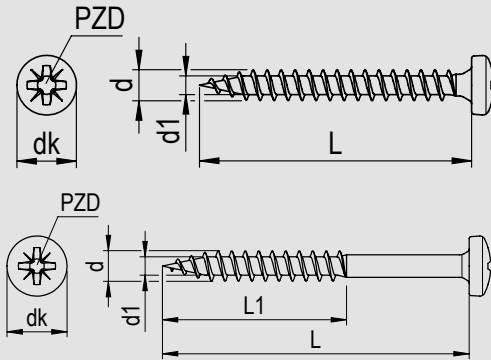

blaugelb
Universal Wood Screw, Pan-Head

For ideal screwing indoors and in furniture construction.

Technical data:

Material:	Steel
Surface:	Blue galvanized
Thread:	Single-start thread
Diameter:	3.0 / 3.5 / 4.0 / 4.5 / 5.0 / 6.0 mm
Diameter of head:	6.0 / 7.0 / 8.0 / 9.0 / 10.0 / 12.0
Drive:	PZ 1/2/3
Head shape:	Pan-head

Product name	PU	Item no.
blaugelb Universal Wood Screw PZ PT 4.5 x 50 mm	200 pieces	0309237
blaugelb Universal Wood Screw PZ PT 4.5 x 60 mm	200 pieces	0309238
blaugelb Universal Wood Screw PZ PT 5.0 x 70 mm	200 pieces	0309239

Product name	PU	Item no.
blaugelb Universal Wood Screw PZ FT 3.0 x 12 mm	200 pieces	0309197
blaugelb Universal Wood Screw PZ FT 3.0 x 16 mm	200 pieces	0309199
blaugelb Universal Wood Screw PZ FT 3.5 x 12 mm	200 pieces	0309201
blaugelb Universal Wood Screw PZ FT 3.5 x 16 mm	200 pieces	0309202
blaugelb Universal Wood Screw PZ FT 3.5 x 20 mm	200 pieces	0309203
blaugelb Universal Wood Screw PZ FT 4.0 x 16 mm	200 pieces	0309204
blaugelb Universal Wood Screw PZ FT 4.0 x 20 mm	200 pieces	0309205
blaugelb Universal Wood Screw PZ FT 4.0 x 25 mm	200 pieces	0309206
blaugelb Universal Wood Screw PZ FT 4.0 x 30 mm	200 pieces	0309207
blaugelb Universal Wood Screw PZ FT 4.0 x 35 mm	200 pieces	0309208
blaugelb Universal Wood Screw PZ FT 4.0 x 40 mm	200 pieces	0309209
blaugelb Universal Wood Screw PZ FT 4.0 x 50 mm	200 pieces	0309211
blaugelb Universal Wood Screw PZ FT 4.5 x 20 mm	200 pieces	0309212
blaugelb Universal Wood Screw PZ FT 4.5 x 30 mm	200 pieces	0309214
blaugelb Universal Wood Screw PZ FT 5.0 x 25 mm	200 pieces	0309216
blaugelb Universal Wood Screw PZ FT 5.0 x 30 mm	200 pieces	0309217
blaugelb Universal Wood Screw PZ FT 5.0 x 40 mm	200 pieces	0309219
blaugelb Universal Wood Screw PZ FT 5.0 x 45 mm	200 pieces	0309220
blaugelb Universal Wood Screw PZ FT 5.0 x 50 mm	200 pieces	0309221
blaugelb Universal Wood Screw PZ FT 6.0 x 35 mm	200 pieces	0309223
blaugelb Universal Wood Screw PZ FT 6.0 x 50 mm	200 pieces	0309226
blaugelb Universal Wood Screw PZ PT 4.0 x 60 mm	200 pieces	0309233
blaugelb Universal Wood Screw PZ PT 4.5 x 40 mm	200 pieces	0309235