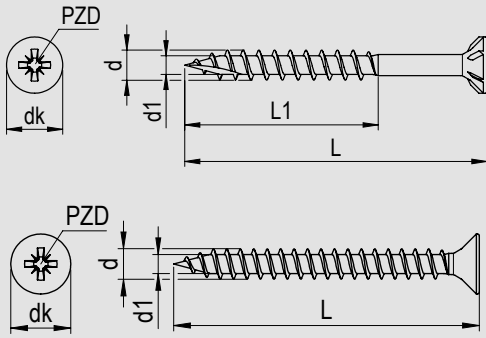

Product features:

The blaugelb Universal Wood Screw PZ, Flat Countersunk Head is used for the fast and easy connection of wood and wood elements in interior work, furniture construction and wood construction. The flat countersunk head minimises the risk of injury by evenly countersinking into the material. Thanks to the powerful sliding coating, the screw connections can also be performed more quickly and stably.

The screw version with the PT also has milling ribs on the head and a cutting edge. The screw-in resistance is decreased by the cutting point, and splitting of the material is also prevented. The attached milling ribs render pre-countersinking unnecessary as the screw head mills into the wood itself.

Because of its characteristics, the full-thread version of the screw can also be used to fasten fitting components.

- ETA approval
- For universal application, as it is available with full and partial thread
- Partial thread version also equipped with milling ribs and cutting point

Continued on
the next page ►

blaugelb
Universal Wood Screw PZ, Flat Countersunk Head
 For ideal screwing indoors and in furniture construction.

Technical data:

Material:	Steel
Surface:	Blue galvanized
Thread:	Single-start thread
Diameter:	3.0 / 3.5 / 4.0 / 4.5 / 5.0 / 6.0 mm
Diameter of head:	6.0 / 7.0 / 8.0 / 9.0 / 10.0 / 12.0
Drive:	PZ 1/2/3
Head shape:	Flat countersunk head