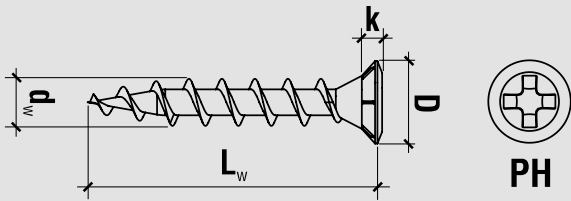

Continued on
the next page ►

blaugelb
Window Construction Screw Gimlet Bit

For securing all fitting components on plastic window systems.

Technical data:

Material:	Case-hardened carbon steel
Surface:	Galvanised white
Thread:	Tapping-screw thread with gimlet bit
Diameter:	4.0 mm
Diameter of head:	7.3 mm
Drive:	Phillips, PH2
Head shape:	90° countersunk head with milling ribs
TBDK directive: 2014-05	Satisfied
Corrosion resistance: DIN EN ISO 9227:2017	72 h