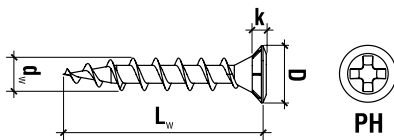

The sharp gimlet bit makes it possible to screw in quickly and easily with little effort. Smooth automated processing is guaranteed.

The blaugelb Window Construction Screw Gimlet Bit is especially suitable for the following applications:

## Technical data:

Material:	Case-hardened carbon steel
Surface:	Galvanised white
Thread:	Tapping-screw thread with gimlet bit
Diameter:	4.0 mm
Diameter of head:	7.3 mm
Drive:	Phillips, PH2
Head shape:	90° countersunk head with braking ribs
TBDK directive: <b>2014-05</b>	Satisfied
Corrosion resistance: <b>DIN EN ISO 9227:2017</b>	72 h