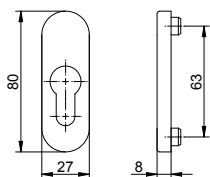

The information provided in this document corresponds to the information and technical details available to the best of our knowledge. However, this does not constitute a guarantee pursuant to section 443 of the German Civil Code (BGB). Our processing instructions are to be considered only as general guidelines and may differ in the individual case due to the range of possible uses and applications. They do not therefore automatically exempt the user from carrying out their own tests. We reserve the right to make technical modifications and enhancements at any time.