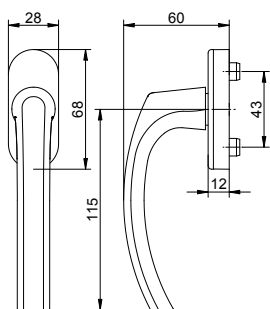

To match the Window Handle series 1758, blaugelb sets (e.g. Lever Handle set DGT35 PZ92 white, Item No. 0423941) are available in the same handle design line, in a choice of colours and versions.

Product benefits:

- High-quality, corrosion-resistant aluminium
- With powder-coated or anodised surface finish
- Attractive and elegant on the balcony door
- Concealed screws

Technical data:

Material:	Aluminium
Surface:	Coated / anodised
Rosette material:	Plastic
Lock-in position:	Eight-fold, 45°
Square pin:	Prepared for 7 mm
Cam diameter:	10 mm
Rosette dimensions (handle):	28 x 68 x 12 mm (oval)
PZ rosette dimensions:	27 x 80 x 8 mm (oval)
Fastening:	Not included
Packing unit:	2 pieces

Product name	PU	Item no.
blaugelb Window Handle FGS 1758 ½ BGT inside 45° RAL 9016 (powder coated white)	2 pieces	9021540
blaugelb Window Handle FGS 1758 ½ BGT inside 45° RAL 8077 (powder coated brown)	2 pieces	9021541
blaugelb Window Handle FGS 1758 ½ BGT inside 45° F1 (anodised silver)	2 pieces	9021542
blaugelb Window Handle FGS 1758 ½ BGT inside 45° F9 (anodised steel-colour)	2 pieces	9021543
blaugelb Window Handle FGS 1758 ½ BGT inside 45° F4 (anodised bronze)	2 pieces	9021564

The information provided in this document corresponds to the information and technical details available to the best of our knowledge. However, this does not constitute a guarantee pursuant to section 443 of the German Civil Code (BGB). Our processing instructions are to be considered only as general guidelines and may differ in the individual case due to the range of possible uses and applications. They do not therefore automatically exempt the user from carrying out their own tests. We reserve the right to make technical modifications and enhancements at any time.