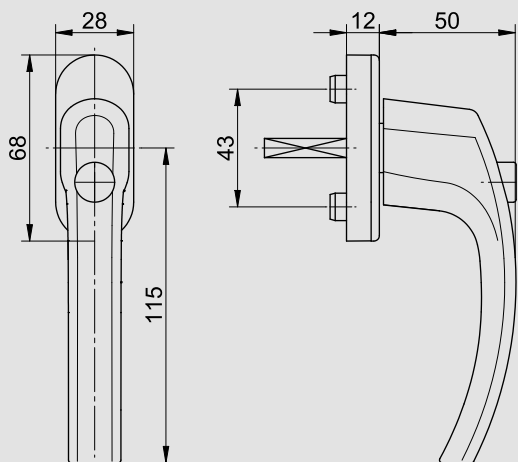

continue on  
the next page ►

blaugelb  
**Window Handle FGS 1758 DK (push button)**

Aluminium window handle for wooden, plastic and aluminium windows.

**Technical data:**

Material:	Aluminium
Surface:	Coated / anodised
Rosette material:	Plastic incl. steel reinforcement plate
Lock-in position:	Four-fold, 90°
Square pin:	7 mm steel
Pin lengths:	32 / 37 / 43 mm
Cam diameter:	10 mm
Rosette dimensions:	28 x 68 x 12 mm (oval)
Fastening:	2 countersunk head screws M5x40 / 45 / 50 mm galvanised
Packing unit:	20 pieces

Product name	Pin length	PU	Item no.
blaugelb Window Handle FGS 1758 DK RAL 9016 (powder coated white)	32 mm	20 pieces	0432058
	37 mm	20 pieces	0432059
	43 mm	20 pieces	0432060
blaugelb Window Handle FGS 1758 DK F1 (anodised silver)	32 mm	20 pieces	0432064
	37 mm	20 pieces	0432065
	43 mm	20 pieces	0432066
blaugelb Window Handle FGS 1758 DK F9 (anodised steel-colour)	32 mm	20 pieces	0432067
	37 mm	20 pieces	0432068
	43 mm	20 pieces	0432069