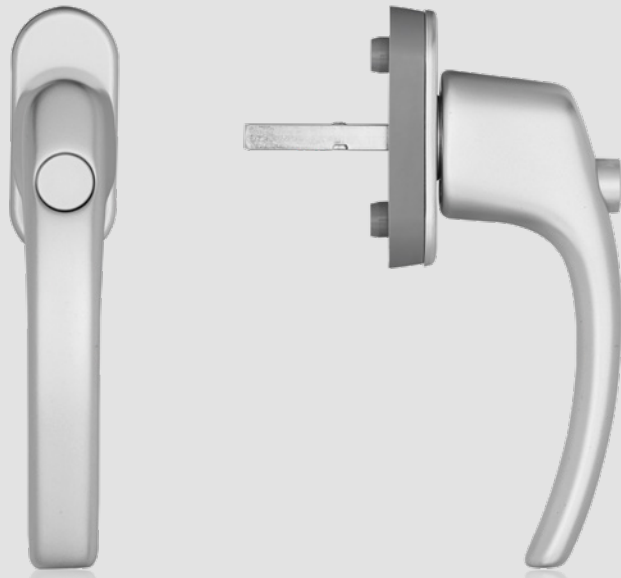

The blaugelb Window Handle series FGS 1758 made from aluminium stands for quality window features and timeless design.

Available colours/finishes:

## blaugelb Window Handle FGS 1758 DK (push button)

Aluminium window handle for wooden, plastic and aluminium windows.

### Product features:

The blaugelb Window Handle FGS 1758 DK made from aluminium is notable for its elegance and straight lines, and looks good on every window. It is always locked in its home position and can only be turned to open the window by pressing the push button. The surface finish imparts the window handle with its colour and rounds off the high-quality overall impression. It is supplied complete with pre-inserted fastening for the appropriate pin length with 10 mm positioning studs.

continue on  
the next page ►

blaugelb  
**Window Handle FGS 1758 DK (push button)**

Aluminium window handle for wooden, plastic and aluminium windows.

**Technical data:**

Material:	Aluminium
Surface:	Coated / anodised
Rosette material:	Plastic incl. steel reinforcement plate
Lock-in position:	Four-fold, 90°
Square pin:	7 mm steel
Pin lengths:	32 / 37 / 43 mm
Cam diameter:	10 mm
Rosette dimensions:	28 x 68 x 12 mm (oval)
Fastening:	2 countersunk head screws M5x40 / 45 / 50 mm galvanised
Packing unit:	20 pieces