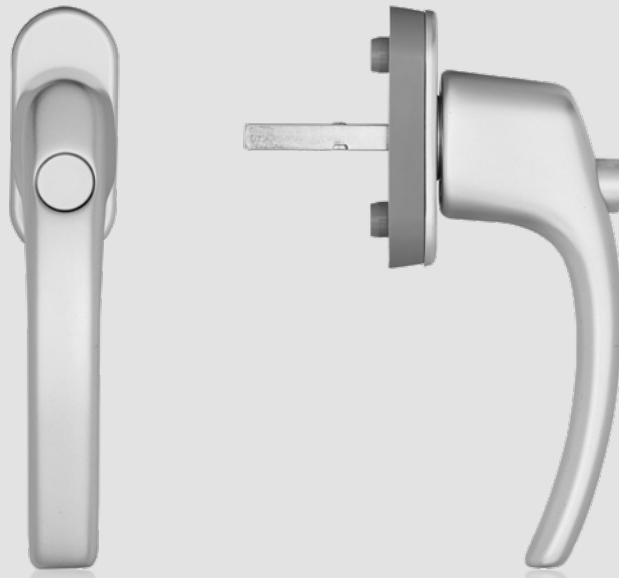

The blaugelb Window Handle series FGS 1758 made from aluminium stands for quality window features and timeless design.

Available colours/finishes:

blaugelb Window Handle FGS 1758 DK (push button) 45°

Aluminium window handle for wooden, plastic and aluminium windows.

Product features:

The blaugelb Window Handle FGS 1758 DK made from aluminium is notable for its elegance and straight lines, and looks good on every window. It is always locked in its home position and can only be turned to open the window by pressing the push button. The surface finish imparts the window handle with its colour and rounds off the high-quality overall impression. It is supplied complete with pre-inserted fastening for the appropriate pin length with 10 mm positioning studs.

To match the Window Handle series 1758, blaugelb sets (e.g. Lever Handle set DGT35 PZ92 white, Item No. 0423941) are available in the same handle design line, in a choice of colours and versions.

- High-quality, corrosion-resistant aluminium
- With powder-coated or anodised surface finish
- Can only be turned by operating push button
- Attractive and elegant on the window
- Concealed fastenings thanks to pre-inserted screws

continue on
the next page 

blaugelb
Window Handle FGS 1758 DK (push button) 45°
 Aluminium window handle for wooden, plastic and aluminium windows.

Technical data:

Material:	Aluminium
Surface:	Coated / anodised
Rosette material:	Plastic incl. steel reinforcement plate
Lock-in position:	Eight-fold, 45°
Square pin:	7 mm steel
Pin lengths:	32 / 37 / 43 mm
Cam diameter:	10 mm
Rosette dimensions:	28 x 68 x 12 mm (oval)
Fastening:	2 countersunk head screws M5x40 / 45 / 50 mm galvanised
Packing unit:	20 pieces