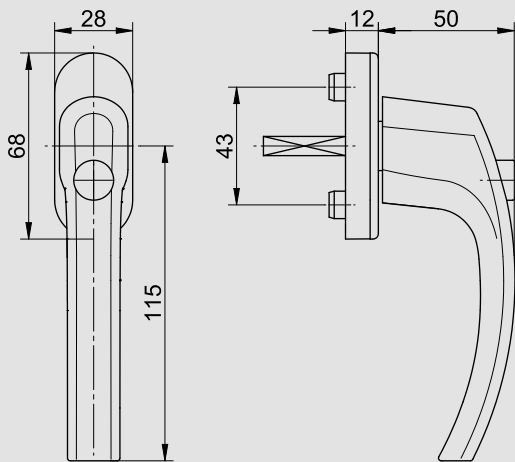

Product features:

The blaugelb Window Handle FGS 1758 DK made from aluminium is notable for its elegance and straight lines, and looks good on every window. It is always locked in its home position and can only be turned to open the window by pressing the push button. The surface finish imparts the window handle with its colour and rounds off the high-quality overall impression. It is supplied complete with pre-inserted fastening for the appropriate pin length with 10 mm positioning studs.

To match the Window Handle series 1758, blaugelb sets (e.g. Lever Handle set DGT35 PZ92 white, Item No. 0423941) are available in the same handle design line, in a choice of colours and versions.

- High-quality, corrosion-resistant aluminium
- With powder-coated or anodised surface finish
- Can only be turned by operating push button
- Attractive and elegant on the window
- Concealed fastenings thanks to pre-inserted screws

continue on
the next page 

blaugelb
Window Handle FGS 1758 DK (push button) 45°
 Aluminium window handle for wooden, plastic and aluminium windows.

Technical data:

Material:	Aluminium
Surface:	Coated / anodised
Rosette material:	Plastic incl. steel reinforcement plate
Lock-in position:	Eight-fold, 45°
Square pin:	7 mm steel
Pin lengths:	32 / 37 / 43 mm
Cam diameter:	10 mm
Rosette dimensions:	28 x 68 x 12 mm (oval)
Fastening:	2 countersunk head screws M5x40 / 45 / 50 mm galvanised
Packing unit:	20 pieces

Product name	Pin length	PU	Item no.
blaugelb Window Handle FGS 1758 DK RAL 9016 (powder coated white)	32 mm	20 pieces	9021492
	37 mm	20 pieces	9021493
	43 mm	20 pieces	9021514
blaugelb Window Handle FGS 1758 DK F1 (anodised silver)	32 mm	20 pieces	9021518
	37 mm	20 pieces	9021519
	43 mm	20 pieces	9021520
blaugelb Window Handle FGS 1758 DK F9 (anodised steel-colour)	32 mm	20 pieces	9021534
	37 mm	20 pieces	9021535
	43 mm	20 pieces	9021536