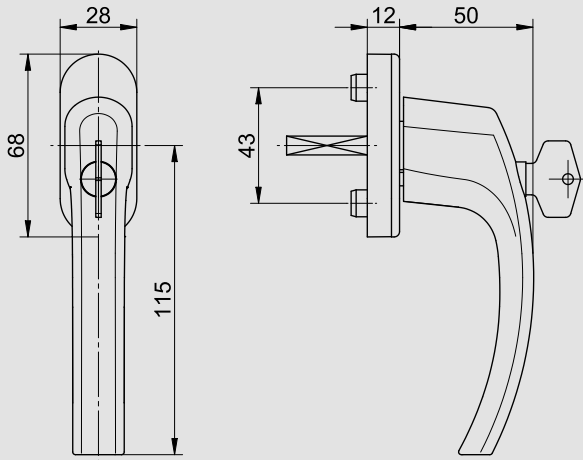

Product features:

The blaugelb Window Handle FGS 1758 lockable 45° made from aluminium is notable for its elegance and straight lines, and looks good on every window. The surface finish imparts the window handle with its colour and rounds off the high-quality overall impression. The window handle with common push cylinder is lockable. It is supplied complete with pre-inserted fastening for the appropriate pin length with 10 mm positioning studs and with one key.

To match the Window Handle series 1758, blaugelb sets (e.g. Lever Handle set DGT35 PZ92 white, Item No. 0423941) are available in the same handle design line, in a choice of colours and versions.

- High-quality, corrosion-resistant aluminium
- With powder-coated or anodised surface finish
- Lockable
- Attractive and elegant on the window
- Concealed fastenings thanks to pre-inserted screws

continue on
the next page ►

**Technical data:**

Material:	Aluminium
Surface:	Coated / anodised
Rosette material:	Plastic incl. steel reinforcement plate
Lock-in position:	Eight-fold, 45°
Square pin:	7 mm steel
Pin lengths:	32 / 37 / 43 mm
Cam diameter:	10 mm
Rosette dimensions:	28 x 68 x 12 mm (oval)
Fastening:	2 countersunk head screws M5x40 / 45 / 50 mm galvanised
Packing unit:	20 pieces

Product name	Pin length	PU	Item no.
blaugelb Window Handle FGS 1758 lockable 45° RAL 9016 (powder coated white)	32 mm	20 pieces	9021454
	37 mm	20 pieces	9021455
	43 mm	20 pieces	9021456
blaugelb Window Handle FGS 1758 lockable 45° F1 (anodised silver)	32 mm	20 pieces	9021460
	37 mm	20 pieces	9021461
	43 mm	20 pieces	9021462
blaugelb Window Handle FGS 1758 lockable 45° F9 (anodised steel-colour)	32 mm	20 pieces	9021486
	37 mm	20 pieces	9021487
	43 mm	20 pieces	9021488
blaugelb Window Handle FGS 1758 lockable 45° F3 (anodised gold)	32 mm	20 pieces	9021463
	37 mm	20 pieces	9021484
	43 mm	20 pieces	9021485