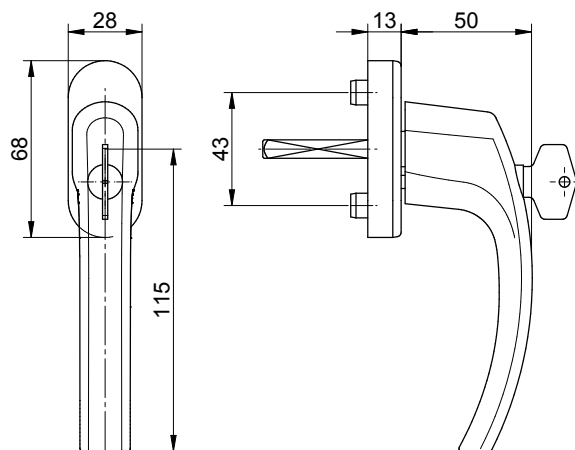

blaugelb Window Handle FGS 1758 lockable RC2

Aluminium window handle for wooden, plastic and aluminium windows.

Product features:

The blaugelb Window Handle FGS 1758 lockable RC2 made from aluminium is notable for its elegance and straight lines, and looks good on every window. According to DIN EN 1627:2011, it is tested to the 6-pin classification system RC1N - RC6. The surface finish imparts the window handle with its colour and rounds off the high-quality overall impression. The window handle with common push cylinder is lockable. It is supplied complete with pre-inserted fastening for the appropriate pin length with 10 mm positioning studs and with one key.

Technical data:

Material:	Aluminium
Surface:	Coated / anodised
Rosette material:	Zamac (Z inc A luminium M agnesium C opper)
Lock-in position:	Four-fold, 90°
Square pin:	7 mm steel
Pin lengths:	32 / 37 / 43 mm
Rosette dimensions:	28 x 68 x 13 mm (oval)
Tested to:	DIN 1627:2011
Fastening:	2 countersunk head screws M5x40 / 45 / 50 mm galvanised
Packing unit:	20 pieces

Product name	Pin length	PU	Item no.
blaugelb Window Handle FGS 1758 lockable RC2 RAL 9016 (powder coated white)	32 mm	20 pieces	0431592
	37 mm	20 pieces	0431598
	43 mm	20 pieces	0431599
blaugelb Window Handle FGS 1758 lockable RC2 RAL 8077 (powder coated brown)	32 mm	20 pieces	0431600
	37 mm	20 pieces	0431603
	43 mm	20 pieces	0431604
blaugelb Window Handle FGS 1758 lockable RC2 F1 (anodised silver)	32 mm	20 pieces	0431607
	37 mm	20 pieces	0431609
	43 mm	20 pieces	0431611
blaugelb Window Handle FGS 1758 lockable RC2 F9 (anodised steel-colour)	32 mm	20 pieces	0431612
	37 mm	20 pieces	0431613
	43 mm	20 pieces	0431614
blaugelb Window Handle FGS 1758 lockable RC2 F4 (anodised bronze)	32 mm	20 pieces	0431615
	37 mm	20 pieces	0431616
	43 mm	20 pieces	0431617