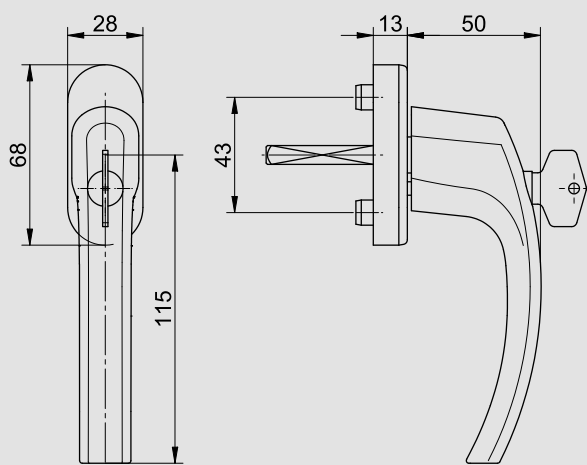

Product features:

The blaugelb Window Handle FGS 1758 lockable RC2 made from aluminium is notable for its elegance and straight lines, and looks good on every window. According to DIN EN 1627:2011, it is tested to the 6-pin classification system RC1N - RC6. The surface finish imparts the window handle with its colour and rounds off the high-quality overall impression. The window handle with common push cylinder is lockable. It is supplied complete with pre-inserted fastening for the appropriate pin length with 10 mm positioning studs and with one key.

To match the Window Handle series 1758, blaugelb sets (e.g. Lever Handle set DGT35 PZ92 white, Item No. 0423941) are available in the same handle design line, in a choice of colours and versions.

- High-quality, corrosion-resistant aluminium
- With powder-coated or anodised surface finish
- Lockable, RC2 100 Nm
- Attractive and elegant on the window
- Concealed fastenings thanks to pre-inserted screws

continue on
the next page ►

blaugelb
Window Handle FGS 1758 lockable RC2
 Aluminium window handle for wooden, plastic and aluminium windows.

Technical data:

Material:	Aluminium
Surface:	Coated / anodised
Rosette material:	Zamac (Z inc A luminium M agnesium C opper)
Lock-in position:	Four-fold, 90°
Square pin:	7 mm steel
Pin lengths:	32 / 37 / 43 mm
Rosette dimensions:	28 x 68 x 13 mm (oval)
Tested to:	DIN EN 1627:2011
Fastening:	2 countersunk head screws M5x40 / 45 / 50 mm galvanised
Packing unit:	20 pieces

Product name	Pin length	PU	Item no.
blaugelb Window Handle FGS 1758 lockable RC2 RAL 9016 (powder coated white)	32 mm	20 pieces	0431592
	37 mm	20 pieces	0431598
	43 mm	20 pieces	0431599
blaugelb Window Handle FGS 1758 lockable RC2 F1 (anodised silver)	32 mm	20 pieces	0431607
	37 mm	20 pieces	0431609
	43 mm	20 pieces	0431611
blaugelb Window Handle FGS 1758 lockable RC2 F9 (anodised steel-colour)	32 mm	20 pieces	0431612
	37 mm	20 pieces	0431613
	43 mm	20 pieces	0431614