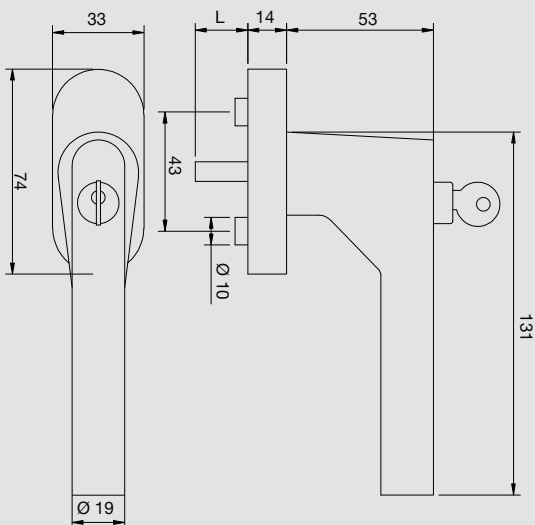

Thanks to the metal substructure with a concealed precision 4-ball detent mechanism, the window handle is always perfectly positioned in relation to the rosette and completes the high-quality overall impression. The screw connections are concealed and the clip-on trim rosette is in a matching finish to the handle surface.

The blaugelb Window Handle FGS 90° shape lockable 100 Nm is supplied complete with fastening for the appropriate pin length and two keys.

- High-grade materials for durability
- Lockable 100 Nm
- 4-ball substructure for precision detent
- Attractive and elegant on the window
- Concealed screws

**Technical data:**

Material:	Stainless steel material No. 1.4301
Surface:	Fine matt
Rosette material:	Metal
Lock-in position:	Four-fold, 90°
Square pin:	7 mm steel
Pin lengths:	32 / 37 / 43 mm
Cam diameter:	10 mm
Rosette dimensions:	33 x 74 x 14 mm (oval)
Tested to:	DIN EN 13126-3:2012-02, 100 Nm (SK2)
Fastening:	2 countersunk head screws M5x45 / 50 / 55 mm galvanised
Packing unit:	20 pieces