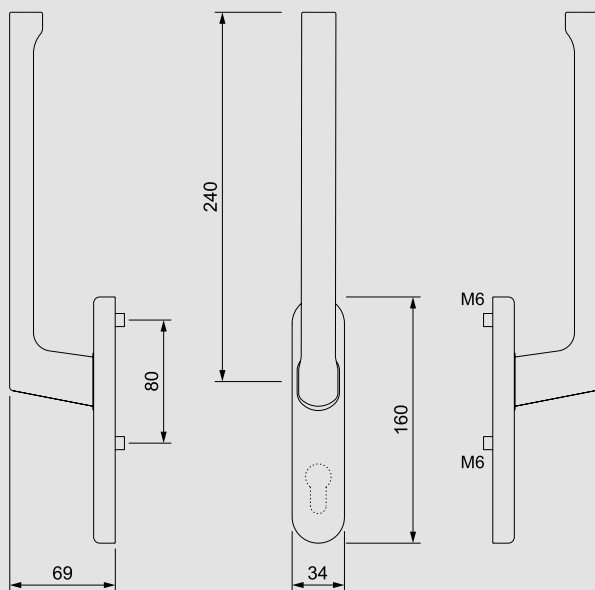

Continued on
the next page ►

blaugelb Sliding Door Lever Handles HSG 1040 AL

Timeless design combined with high-grade surfaces for wooden, plastic and aluminium window doors.

Technical data:

Material:	Aluminium
Surface:	Coated
Lock-in position:	Two-fold, 180° ball catch
Handle mounting:	Fixed/pivoting
Cam diameter:	10 mm
Rosette dimensions:	34 x 160 x 14.5 mm
Fastening:	Available separately
Packing unit:	1 piece