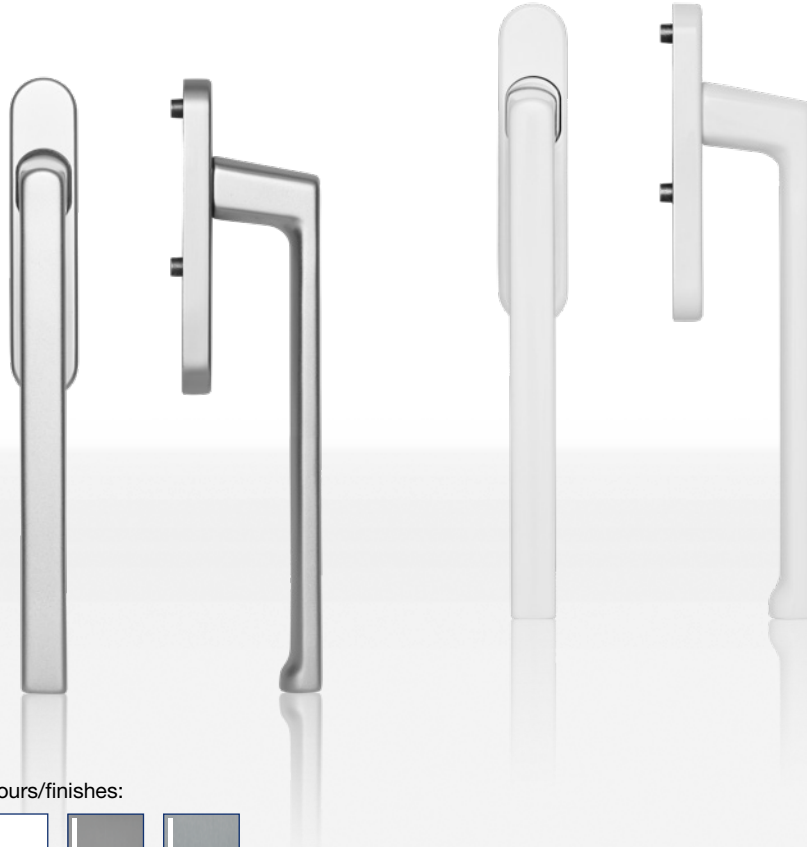

The blaugelb Sliding Door Lever Handles HSG 1040 AL are available in various versions for interior and exterior use.

Available colours/finishes:

## blaugelb Sliding Door Lever Handles HSG 1040 AL

Timeless design combined with high-grade surfaces for wooden, plastic and aluminium window doors.

- **High-grade materials for durability**
- **Lever mounted fixed/pivoting**
- **Attractive and elegant on window and balcony doors**
- **Concealed screws**

**Product features:**

The blaugelb Sliding Door Lever Handles HSG 1040 AL made from aluminium are notable for their elegance and straight lines, and look good on every door. The straight lines of the 90° form emphasise the modern credentials of the handle series. The blaugelb Sliding Door Lever Handles HSG 1040 AL are available in a variety of versions for interior and exterior use, and are also suitable for increased security aspects with the use of profile cylinders. The substructure has a precision double detent mechanism and enhances the overall impression of high quality.

**Technical data:**

Material:	Aluminium
Surface:	Coated
Lock-in position:	Two-fold, 180° ball catch
Handle mounting:	Fixed/pivoting
Cam diameter:	10 mm
Rosette dimensions:	34 x 160 x 14.5 mm
Fastening:	Available separately
Packing unit:	1 piece