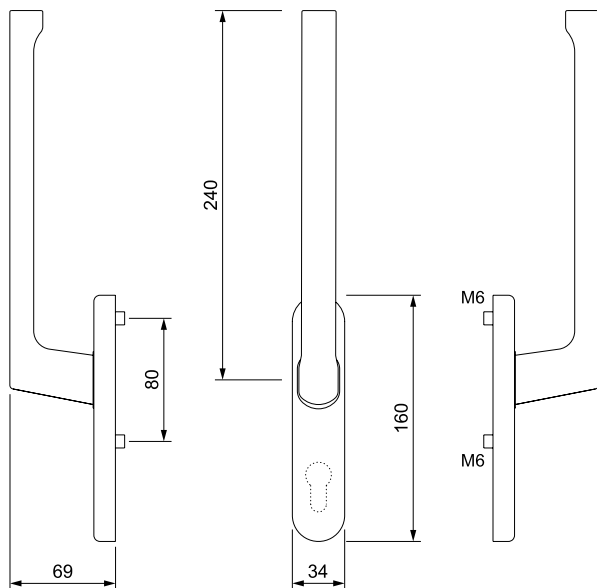

**Technical data:**

Material:	Aluminium
Surface:	Coated
Lock-in position:	Two-fold, 180° ball catch
Handle mounting:	Fixed/pivoting
Cam diameter:	10 mm
Rosette dimensions:	34 x 160 x 14.5 mm
Fastening:	Available separately
Packing unit:	1 piece

**Accessories:**

Product name	PU	Item no.
Fastening set handle/handle TS 67 – 72 Square pin 10x160 mm, M6x85	1 piece	9274619
Fastening set handle/handle TS 72 – 77 Square pin 10x165 mm, M6x90	1 piece	9274620
Fastening set handle/handle TS 77 – 82 Square pin 10x170 mm, M6x95	1 piece	9274621
Fastening set handle/handle TS 82 – 87 Square pin 10x175 mm, M6x100	1 piece	9274622
Fastening set handle/handle TS 87 – 92 Square pin 10x180 mm, M6x105	1 piece	9274623
Fastening set handle/handle TS 92 – 97 Square pin 10x185 mm, M6x110	1 piece	9274624
Fastening set handle/handle TS 97 – 102 Square pin 10x190 mm, M6x115	1 piece	9274625
Fastening set handle/handle TS 102 – 107 Square pin 10x195 mm, M6x120	1 piece	9274626
Fastening set handle/handle TS 107 – 112 Square pin 10x200 mm, M6x125	1 piece	9274627
Fastening set handle/handle TS 107 – 112 Square pin 10x210 mm, M6x130	1 piece	9274628