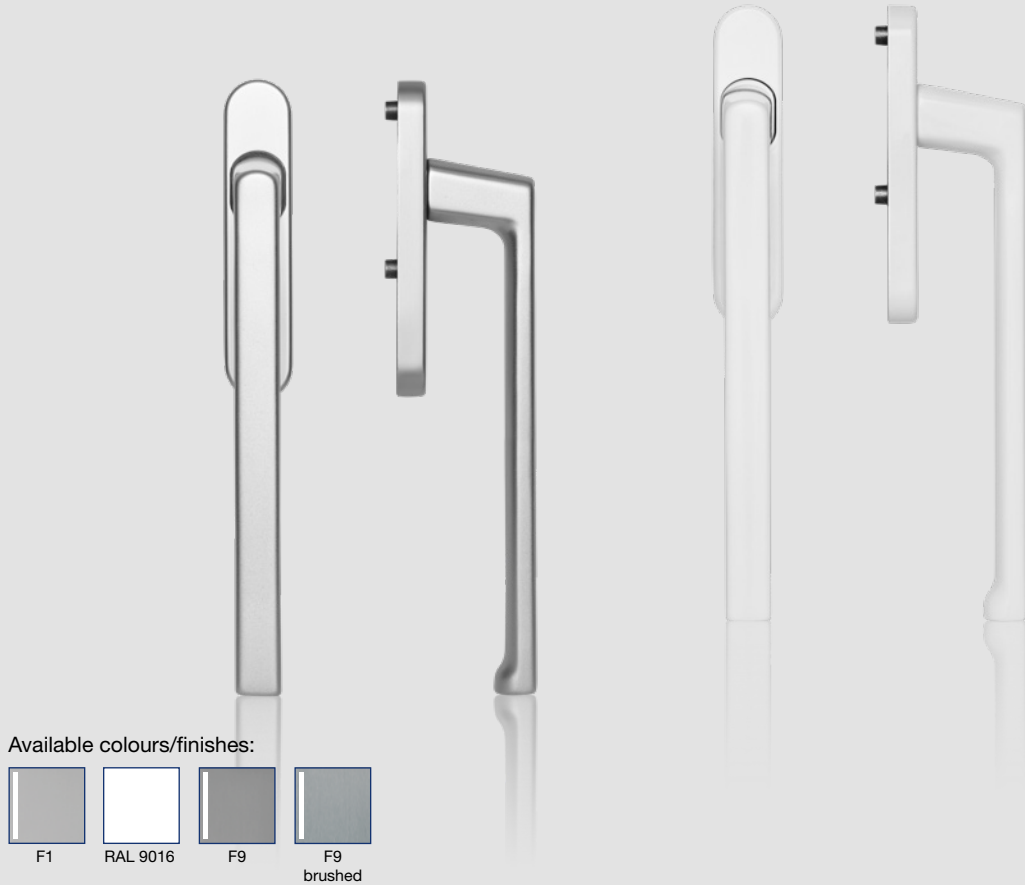

The blaugelb Sliding Door Lever Handles HSG 1040 AL are available in various versions for interior and exterior use.

blaugelb Sliding Door Lever Handles HSG 1040 AL

Timeless design combined with high-grade surfaces for wooden, plastic and aluminium window doors.

Product features:

The blaugelb Sliding Door Lever Handles HSG 1040 AL made from aluminium are notable for their elegance and straight lines, and look good on every door. The straight lines of the 90° shape emphasise the modern credentials of the handle series. The blaugelb Sliding Door Lever Handles HSG 1040 AL are available in a variety of versions for interior and exterior use, and are also suitable for increased security aspects with the use of profile cylinders. The substructure has a precision double detent mechanism and enhances the overall impression of high quality.

The blaugelb Sliding Door Lever Handles can either be combined with a suitable exterior handle or a corresponding sliding door flush pull.

- High-grade materials for durability
- Lever mounted fixed/pivoting
- Attractive and elegant on window and balcony doors
- Concealed screws

Continued on
the next page ►

blaugelb Sliding Door Lever Handles HSG 1040 AL

Timeless design combined with high-grade surfaces for wooden, plastic and aluminium window doors.

Technical data:

Material:	Aluminium
Surface:	Coated
Lock-in position:	Two-fold, 180° ball catch
Handle mounting:	Fixed/pivoting
Cam diameter:	10 mm
Rosette dimensions:	34 x 160 x 14.5 mm
Fastening:	Available separately
Packing unit:	1 piece