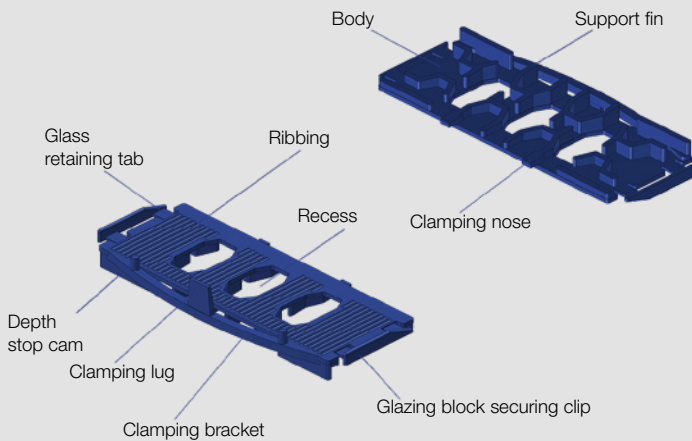

Product benefits:

- fast and easy to assemble
- vertically and horizontally skid resistant in the rabbet
- plasticiser-resistant polypropylene material
- resistant to ageing
- clamping bracket system compensates for manufacturing tolerances
- labyrinth ventilation system
- optimum load transfer and distribution

Technical data:

Material:	Regranulated polypropylene
Density: DIN 559920	0.93 g/cm³
MFI/MFR: ISO 1133	> 4.7 g / 10 min
Modulus of tensile elasticity: ISO 527	908 MPa
Notch impact strength: ISO 179	4.2 kJ/m²

Product name	PU	Item no.
blaugelb glazing bridge REHAU Geneo / EuroDesign 86 / S 735	500 pcs.	0416295
blaugelb glazing bridge REHAU Synego AD/MD	500 pcs.	9071599
blaugelb glazing bridge SALAMANDER Streamline	500 pcs.	0416296
blaugelb glazing bridge SALAMANDER BluEvolution 92	500 pcs.	0416298
blaugelb glazing bridge SCHÜCO Corona CT70	500 pcs.	0416300
blaugelb glazing bridge SCHÜCO Living	500 pcs.	0433162
blaugelb glazing bridge SCHÜCO SI82	500 pcs.	0416301
blaugelb glazing bridge TROCAL Innonova 70	1,000 pcs.	0416305
blaugelb glazing bridge VEKA Softline 76 AD / 76 MD (wing)	500 pcs.	9069690
blaugelb glazing bridge VEKA Softline 76 MD (frame)	250 pcs.	9114248
blaugelb glazing bridge VEKA Softline 82	500 pcs.	0416306
blaugelb glazing bridge VEKA Topline / Softline 70	500 pcs.	0416309
blaugelb glazing bridge VEKA Softline 82 MD	250 pcs.	9333283

Product name	PU	Item no.
blaugelb glazing bridge ALUPLAST Ideal 2000 / 3000 / 7000 (wing) / 8000	1,000 pcs.	0416268
blaugelb glazing bridge ALUPLAST Ideal 4000 / 5000 / 6000 (55 mm)	500 pcs.	0416269
blaugelb glazing bridge BRÜGMANN System AD 73 / MD 73 (wing)	500 pcs.	0416276
blaugelb glazing bridge BRÜGMANN BluEvolution 82 (wing)	500 pcs.	0432214
blaugelb glazing bridge BRÜGMANN BluEvolution 82 (frame)	500 pcs.	0432218
blaugelb glazing bridge GEALAN S 9000	500 pcs.	0416280
blaugelb glazing bridge GEALAN S 7000 / S 8000	500 pcs.	0416281
blaugelb glazing bridge KÖMMERLING Eurofutur / eVolution (54 mm)	500 pcs.	0416283
blaugelb glazing bridge PROFINE System 76 AD / 76 MD	500 pcs.	0416289
blaugelb glazing bridge PROFINE System 88 AD / 88 MD	500 pcs.	9036106
blaugelb glazing bridge REHAU Brillant / Thermodesign	500 pcs.	0416291
blaugelb glazing bridge REHAU S 730 / S 735	500 pcs.	0416294