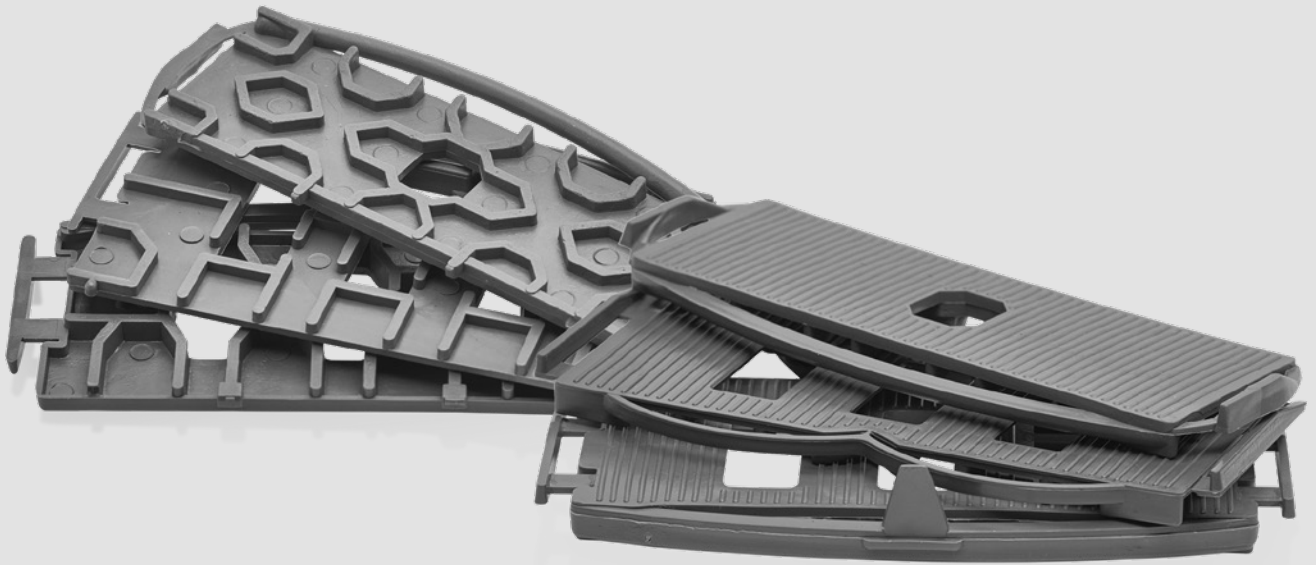

blaugelb glazing bridges form the ideal foundation for the use of blaugelb glazing blocks.

blaugelb glazing bridges

Compensation as a basis for the use of glazing blocks.

Product features:

A blaugelb glazing bridge compensates for the base of the rabbet of the window or door profile. The shape of the side lying on the frame allows any water that has penetrated into the rabbet to run off. The blaugelb glazing bridge also serves as a mounting surface for the use of blaugelb glazing blocks to compensate between the pane and the profile. The position of the inserted blaugelb glazing blocks is protected by securing clips.

The blaugelb glazing bridge supports ventilation of the rabbet space and the transfer of loads. They form the basis for the block material, but are not a substitute for the use of glazing blocks. The clamping bracket system ensures easy installation and optimum clamping.

- Fast and easy to assemble
- Vertically and horizontally skid resistant in the rabbet
- Plasticiser-resistant polypropylene material
- Optimum load transfer and distribution

continue on the
next page ►

Product benefits:

- fast and easy to assemble
- vertically and horizontally skid resistant in the rabbet
- plasticiser-resistant polypropylene material
- resistant to ageing
- clamping bracket system compensates for manufacturing tolerances
- labyrinth ventilation system
- optimum load transfer and distribution