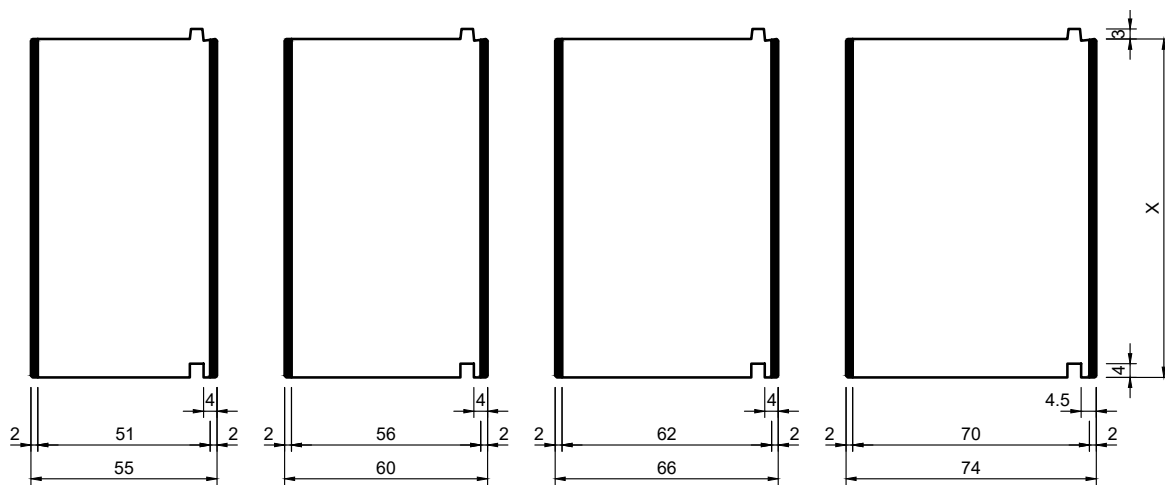

Product name	PU	Item no.
blaugelb Plinth Thermal Insulation Profile PVC/TK 74 x 260 x 3000 mm	1 piece	3100005163
blaugelb Plinth Thermal Insulation Profile PVC/TK 74 x 260 x 4000 mm	1 piece	3100005169
blaugelb Plinth Thermal Insulation Profile PVC/TK 74 x 280 x 3000 mm	1 piece	3100005164
blaugelb Plinth Thermal Insulation Profile PVC/TK 74 x 280 x 4000 mm	1 piece	3100005170
blaugelb Plinth Thermal Insulation Profile PVC/TK 74 x 300 x 3000 mm	1 piece	3100005165
blaugelb Plinth Thermal Insulation Profile PVC/TK 74 x 300 x 4000 mm	1 piece	3100005171

Delivery and storage form:

Store in its original packaging. Current packaging: Use of a PE stretch film.

Safety note:

According to the available specifications and guidelines, the product is not a hazardous substance.

$X = 30/40/50/80/100/130/150/160/180/200/220/240/260/280/300$