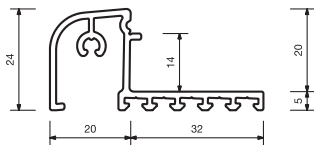

blaugelb Weatherboarding MD IV
Item no. 0416853