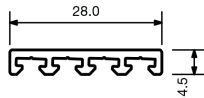

blaugelb Brush Seal
Profile 4F
Item no. 0416856

Product name	Length	PU	Item no.
blaugelb Brush Seal Profile 3F	6 m	60 m	0416855
blaugelb Brush Seal Profile 4F	6 m	60 m	0416856

blaugelb Filling Pieces:

The blaugelb Filling Pieces are available for various different profile systems in a length of 50 mm and a PU of 20 pieces. A precise profile-specific list of the articles is given in the respective technical data sheets.

blaugelb Plinth Thermal Insulation Profile PVC/EPS:

The blaugelb Plinth Thermal Insulation Profile PVC/EPS forms the perfect basis for the blaugelb Threshold System TBS. The precise specifications and product advantages are given in the respective technical data sheet.

blaugelb Plinth Thermal Insulation Profile EPS:

The blaugelb Plinth Thermal Insulation Profile EPS forms the perfect basis for the blaugelb Threshold System TBS. The precise specifications and product advantages are given in the respective data sheet.

blaugelb Building Phase Protection Profile:

The blaugelb Building Phase Protection Profile made of 1.5 mm thick plastic protects the cover and threshold against dirt, scratches and loads throughout the entire building phase. The blaugelb Building Phase Protection Profile is available in different versions for all construction depths of the blaugelb Threshold TBS.

Product name	Length	PU	Item no.
blaugelb Building Phase Protection Profile TBS 70	1.18 m	20 pieces	0416863
blaugelb Building Phase Protection Profile TBS 75	1.18 m	15 pieces	0416864
blaugelb Building Phase Protection Profile TBS 80	1.18 m	30 pieces	0416865
blaugelb Building Phase Protection Profile TBS 90	1.18 m	30 pieces	0416866
blaugelb Building Phase Protection Profile TBS 100	1.18 m	10 pieces	0416867
blaugelb Building Phase Protection Profile TBS 120	1.18 m	10 pieces	0416868