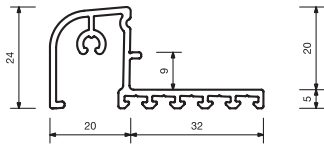

Weatherboarding MD

blaugelb Weatherboarding MD II
Item no. 0416851