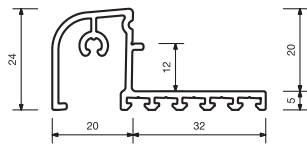

blaugelb Weatherboarding MD III
Item no. 0416852