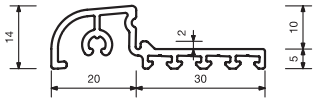

blaugelb Weatherboarding AD II
Item no. 0416848