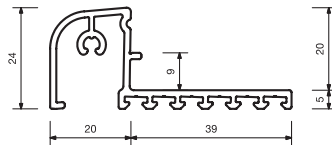

blaugelb Weatherboarding MD IV
Item no. 0416853

blaugelb Weatherboarding MD V
Item no. 0416854

blaugelb Endcap MD II - IV
Item no. 0416858

blaugelb Endcap MD V
Item no. 0416859

Product name	PU	Item no.
blaugelb Weatherboarding AD 0	6 m	0416846
blaugelb Weatherboarding AD I	6 m	0416847
blaugelb Weatherboarding AD II	6 m	0416848
blaugelb Weatherboarding AD III	6 m	0416849
blaugelb Weatherboarding AD IV	6 m	0416850
blaugelb Weatherboarding MD II	6 m	0416851
blaugelb Weatherboarding MD III	6 m	0416852
blaugelb Weatherboarding MD IV	6 m	0416853
blaugelb Weatherboarding MD V	6 m	0416854