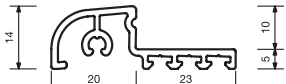

blaugelb Weatherboarding:

blaugelb Weatherboarding AD (outer seal) 0, I, II, III and IV and MD (middle seal) II, III, IV and V from extruded anodised aluminium EV1 (E6/C-0) suitable for a door or window element.

Thanks to its design, the blaugelb Weatherboarding prevents water penetration even if there is an elevated pressure difference between outside and inside. Using the blaugelb Weatherboarding on a sash profile for a door or window element acting in conjunction with a threshold element makes it possible to achieve a contactless, no-wear seal. The airflow penetrating from outside between the sash profile and the weatherboarding on the one hand and the threshold structure on the other hand is disrupted at the inner web of the weatherboarding. This reduces the inward airflow, with the result that less moisture passes into the interior. blaugelb Weatherboarding can be selected with between 3 and a maximum of 6 seating grooves for the optimum position of the blaugelb Brush Seal.

Weatherboarding AD

blaugelb Weatherboarding AD 0
Item no. 0416846