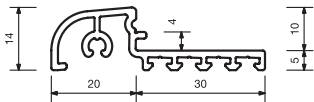

blaugelb Weatherboarding AD IV
Item no. 0416850