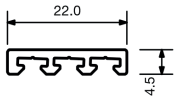

blaugelb Brush Seal:

To fit the blaugelb Weatherboarding AD and MD for outstanding sealing and excellent comfort. Use of the blaugelb Brush Seal made from high-grade polypropylene in the weatherboarding seating groove prevents the penetration of draughts, dust, light, noise and water. The blaugelb Brush Seal is water-repellent because the grey brush bristles are silicone-treated and also fitted with a low-noise textile middle web for controlled water draining.

Product name	Colour	PU	Item no.
blaugelb Brush Seal silent fin 10 mm	grey, similar to RAL 7045	100 m	0419779

blaugelb Brush Seal Profile:

The blaugelb Brush Seal Profile is suitable for using wood constructions and sleeve solutions in all frame materials and forms the perfect mounting basis for the blaugelb Brush Seal.

blaugelb Brush Seal
Profile 3F
Item no. 0416855