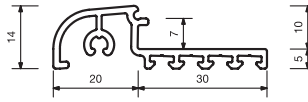

blaugelb Weatherboarding AD III
Item no. 0416849