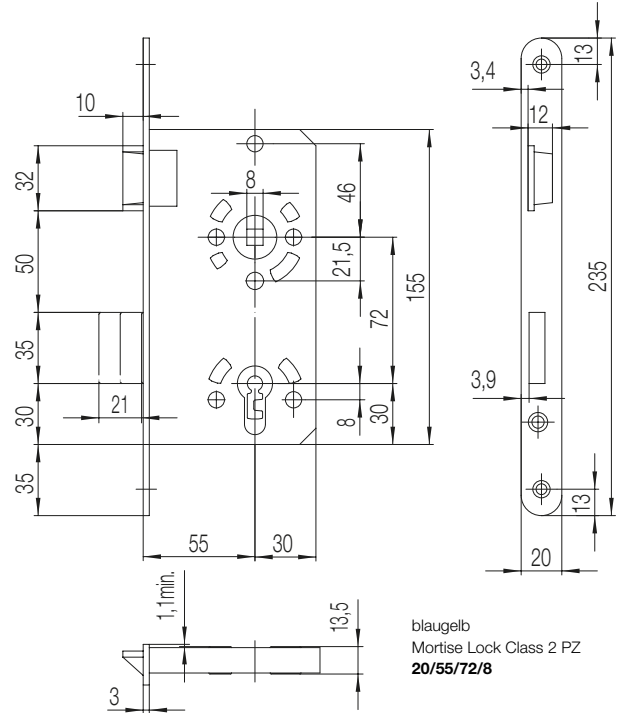

Suitable for interior doors with a security aspect.

Product features:

The blaugelb Mortise Lock Class 2 PZW quiet latch, classified according to DIN EN 12209, is suitable for rebated interior doors and prepared for profile cylinders, spacing 72 mm. The load and permanent functionality values here correspond to those of Class 3. An additional feature of the mortise lock is the quiet latch, which guarantees maximum sound insulation around the lock. The galvanised lock case with self-locking cover screws is entirely enclosed, has an 8 mm steel-wing follower that is mounted in wrought races and a backset of 55 mm. The 20 mm faceplate of the Mortise Lock Class 2 PZW quiet latch is rounded and in matt stainless steel. The deadbolt is double-turn with a throw of 21 mm.

Product benefits:

- Quiet latch for maximum sound insulation around the lock
- Classification according to DIN EN 12209
- Enclosed lock case
- Follower mounted in wrought races

Technical data:

| | |
|-----------------------------------|-------------------------|
| Lock case material: | Sheet steel, galvanised |
| Faceplate material: | Matt stainless steel |
| Latch and deadbolt material: | Metal |
| Version: | PZW |
| Backset: | 55 mm |
| Faceplate width: | 20 mm |
| Distance: | 72 mm |
| Follower: | 8 mm |
| Deadbolt: | Double-turn |
| Classification code DIN EN 12209: | 3 S 5 0 0 C 2 B C 2 0 |
| Packing unit: | 1 piece |