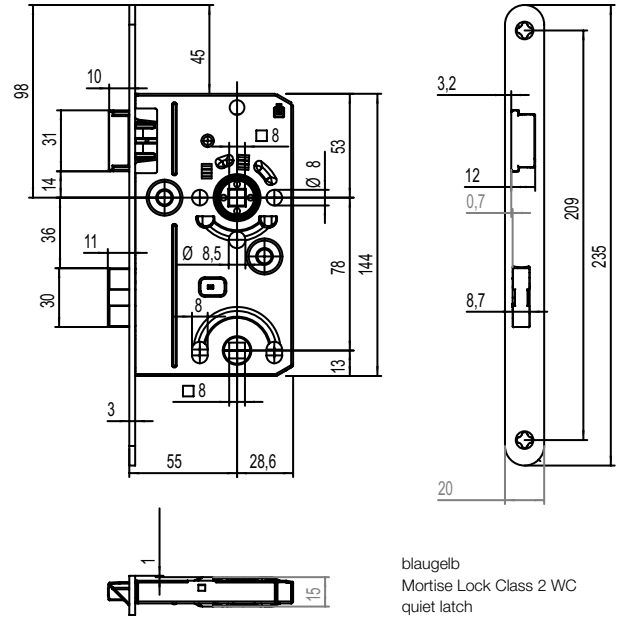

Suitable for light interior doors with a security aspect.

Product features:

The blaugelb Mortise Lock Class 2 WC quiet latch, classified according to DIN EN 12209, is suitable for light, rebated interior doors and equipped with a bathroom lock, spacing 78 mm. An additional feature of the mortise lock is the quiet latch, which guarantees maximum sound insulation around the lock. The lock case is entirely enclosed, has an 8 mm follower that is mounted in wrought races and a backset of 55 mm. The 20 mm faceplate of the blaugelb Mortise Lock Class 2 WC quiet latch is rounded and in matt stainless steel. The deadbolt is single-turn with a throw of 10 mm.

Product benefits:

- Quiet latch for maximum sound insulation around the lock
- Classification according to DIN EN 12209
- Enclosed lock case
- Follower mounted in wrought races

Technical data:

Lock case material:	Sheet steel, galvanised
Faceplate material:	Stainless steel, matt stainless steel finish
Latch and deadbolt material:	Metal
Version:	WC (bathroom)
Backset:	55 mm
Faceplate width:	20 mm
Distance:	78 mm
Follower:	8 mm
Latch:	Metal
Deadbolt:	Single-turn
Classification code DIN EN 12209:	2 M 4 0 0 B 1 B G 2 0
Packing unit:	1 piece

blaugelb
Mortise Lock Class 2 WC
quiet latch
20/55/78/8

Product name	PU	Item no.
Mortise Lock Class 2 WC quiet latch 20/55/78/8 DIN right , latch + deadbolt metal	1 piece	9083569
Mortise Lock Class 2 WC quiet latch 20/55/78/8 DIN left , latch + deadbolt metal	1 piece	9083568