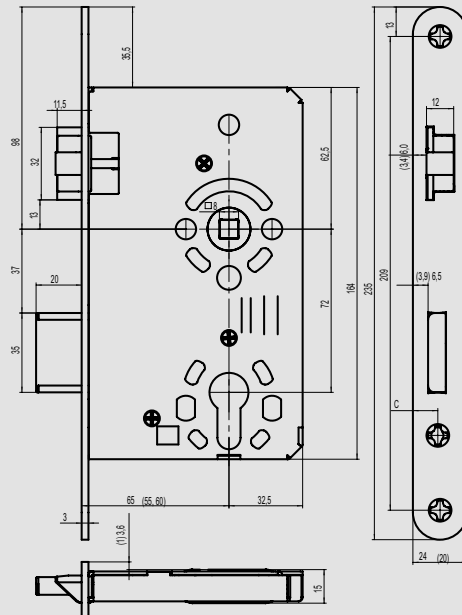

Product features:

The blaugelb Mortise Lock Class 3 building PZW quiet latch to building entrance standards, tested according to DIN EN 12209, is suitable for building and entrance doors with increased security requirements and prepared for profile cylinders, spacing 72 mm. The galvanised lock case with self-locking cover screws is entirely enclosed, has an 8 mm clamping follower that is mounted in plastic bearing shells and a backset of 55 / 60 / 65 mm. The 20 mm or 24 mm faceplate of the Mortise Lock Class 3 building PZW quiet latch is rounded and in matt stainless steel. The deadbolt is double-turn with a throw of 20 mm.

- Tested according to DIN EN 12209
- Enclosed lock case
- Suitable for building and entrance doors with increased security requirements
- Clamping follower mounted in plastic bearing shells

Continued on
the next page ►

Technical data:

Material:	Sheet steel, galvanised
Faceplate material:	Matt stainless steel
Latch and deadbolt material:	Nickel plated
Version:	PZW
Backset:	55 / 60 / 65 mm
Faceplate width:	20 or 24 mm
Distance:	72 mm
Follower:	8 mm
Deadbolt:	Double-turn
Classification code DIN EN 12209:	3 M 5 0 0 G 3 H C 2 0
Packing unit:	1 piece