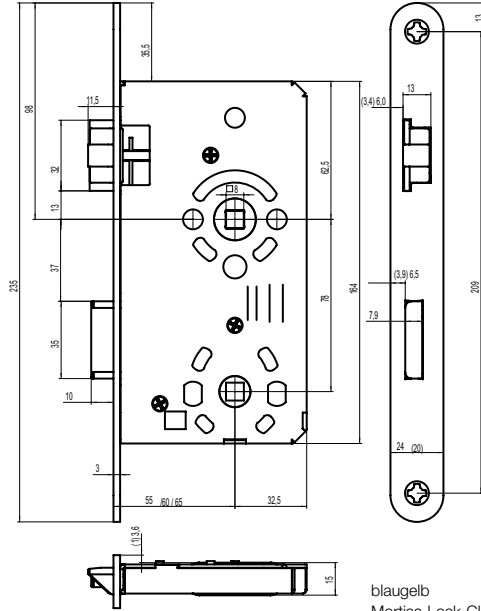

Product features:

The blaugelb Mortise Lock Class 3 building WC quiet latch to building entrance standards, tested according to DIN EN 12209, is suitable for building and entrance doors with increased security requirements and prepared for profile cylinders, spacing 78 mm. The galvanised lock case with self-locking cover screws is entirely enclosed, has an 8 mm clamping follower that is mounted in plastic bearing shells and a backset of 55 / 60 / 65 mm. The 20 mm or 24 mm faceplate of the Mortise Lock Class 3 building WC quiet latch is rounded and in matt stainless steel. The deadbolt is single-turn with a throw of 10 mm.

Product benefits:

- Tested according to DIN EN 12209
- Enclosed lock case
- Suitable for building and entrance doors with increased security requirements
- Clamping follower mounted in plastic bearing shells

Technical data:

Material:	Sheet steel, galvanised
Faceplate material:	Matt stainless steel
Latch and deadbolt material:	Metal
Version:	WC
Backset:	55 / 60 / 65 mm
Faceplate width:	20 mm or 24 mm
Distance:	78 mm
Follower:	8 mm
Deadbolt:	Single-turn
Classification code DIN EN 12209:	3 M 5 0 0 G 3 H C 2 0
Packing unit:	1 piece

Product name	PU	Item no.
Mortise Lock Class 3 building WC quiet latch 24/65/78/8 DIN right, latch + deadbolt metal	1 piece	9083565
Mortise Lock Class 3 building WC quiet latch 24/65/78/8 DIN left, latch + deadbolt metal	1 piece	9083564

blaugelb
Mortise Lock Class 3 building WC quiet latch
20/55/78/8
20/60/78/8

blaugelb
Mortise Lock Class 3 building WC quiet latch
24/55/78/8
24/60/78/8
24/65/78/8

Product name	PU	Item no.
Mortise Lock Class 3 building WC quiet latch 20/55/78/8 DIN right, latch + deadbolt metal	1 piece	9083555
Mortise Lock Class 3 building WC quiet latch 20/55/78/8 DIN left, latch + deadbolt metal	1 piece	9083554
Mortise Lock Class 3 building WC quiet latch 20/60/78/8 DIN right, latch + deadbolt metal	1 piece	9083557
Mortise Lock Class 3 building WC quiet latch 20/60/78/8 DIN left, latch + deadbolt metal	1 piece	9083556
Mortise Lock Class 3 building WC quiet latch 24/55/78/8 DIN right, latch + deadbolt metal	1 piece	9083561
Mortise Lock Class 3 building WC quiet latch 24/55/78/8 DIN left, latch + deadbolt metal	1 piece	9083560
Mortise Lock Class 3 building WC quiet latch 24/60/78/8 DIN right, latch + deadbolt metal	1 piece	9083563
Mortise Lock Class 3 building WC quiet latch 24/60/78/8 DIN left, latch + deadbolt metal	1 piece	9083562

The information provided in this document corresponds to the information and technical details available to the best of our knowledge. However, this does not constitute a guarantee pursuant to section 443 of the German Civil Code (BGB). Our processing instructions are to be considered only as general guidelines and may differ in the individual case due to the range of possible uses and applications. They do not therefore automatically exempt the user from carrying out their own tests. We reserve the right to make technical modifications and enhancements at any time.