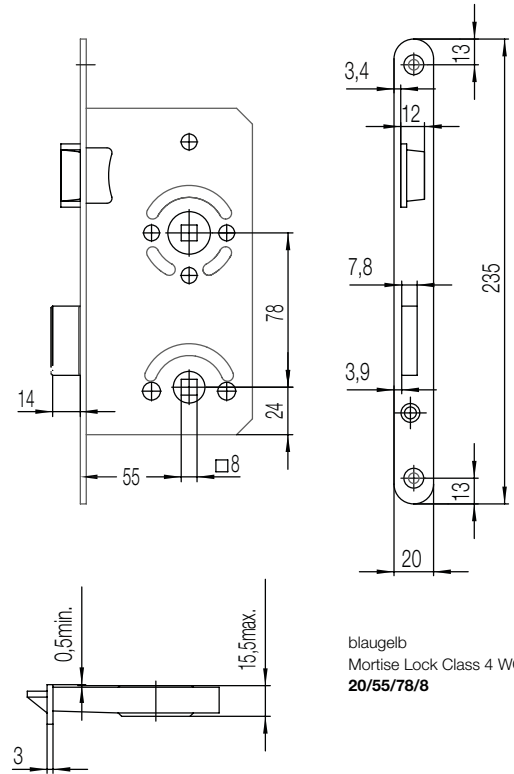

blaugelb Mortise Lock Class 4 building WC quiet latch

For building and entrance doors, also suitable for increased security requirements.

Product features:

The blaugelb Mortise Lock Class 4 building WC quiet latch to building entrance standards, tested according to DIN EN 12209, is suitable for WC doors with increased security requirements and prepared with a bathroom lock, spacing 78 mm. The galvanised lock case with self-locking cover screws is entirely enclosed, has an 8 mm clamping follower that is mounted in wrought metal rings and a backset of 55 mm. The mortise lock is maintenance-free thanks to lifetime lubrication. The 20 mm faceplate of the Mortise Lock Class 4 building WC quiet latch is rounded and in matt stainless steel. The deadbolt is single-turn with a throw of 14 mm.

Technical data:

Material:	Sheet steel, galvanised
Faceplate material:	Matt stainless steel
Latch and deadbolt material:	Metal
Version:	WC
Backset:	55 mm
Faceplate width:	20 mm
Distance:	78 mm
Follower:	8 mm
Deadbolt:	Single-turn
Classification code DIN EN 12209:	3 S 5 1 0 G 0 H G 2 0
Packing unit:	1 piece

blaugelb
Mortise Lock Class 4 WC quiet latch
20/55/78/8

Product name	PU	Item no.
Mortise Lock Class 4 building WC quiet latch 20/55/78/8 DIN right , latch + deadbolt metal	1 piece	9083559
Mortise Lock Class 4 building WC quiet latch 20/55/78/8 DIN left , latch + deadbolt metal	1 piece	9083558