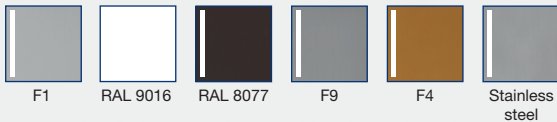

Available colours/finishes:

blaugelb lever handle set ½ DGT30 inside PZ92

For wooden, plastic and metal doors.

- Holding spring for precise lever position
- Ball clip device for easy assembly and disassembly of inner plate
- High-quality materials and finishes
- Concealed screws
- Elegant appearance on the door

blaugelb lever handle set ½ DGT30 inside PZ92

For wooden, plastic and metal doors.

Product features:

The blaugelb lever handle set ½ DGT30 inside PZ92 with a plate width of 30 mm (PZ92 spacing) is suitable for wooden, plastic and metal exterior doors. It is equipped with a holding spring for precise positioning of the lever. The holding spring also assists the follower spring with the return movement of the catch.

The inner plate of the blaugelb lever handle set ½ DGT30 inside PZ92 can easily be removed and fitted thanks to the ball clip device. The set is mounted by means of concealed screws.

The blaugelb lever handle set ½ DGT30 inside PZ92 can be combined with a door handle or a blaugelb ½ DGT30 outside PZ92.

The attractive, elegant blaugelb lever handle set ½ DGT30 inside PZ92 is available in various surface colours in aluminium, as well as in fine matt stainless steel.

Product benefits:

- Holding spring for precise lever position
- Ball clip device for easy assembly and disassembly of inner plate
- High-quality materials and finishes
- Concealed screws
- Elegant appearance on the door