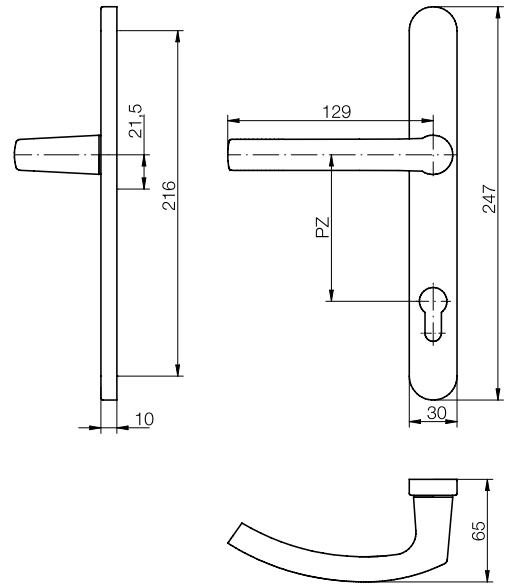

The blaugelb lever handle set ½ DGT30 inside PZ92 can be combined with a door handle or a blaugelb ½ DGT30 outside PZ92.

The attractive, elegant blaugelb lever handle set ½ DGT30 inside PZ92 is available in various surface colours in aluminium, as well as in fine matt stainless steel.

Product benefits:

- Holding spring for precise lever position
- Ball clip device for easy assembly and disassembly of inner plate
- High-quality materials and finishes
- Concealed screws
- Elegant appearance on the door

Technical data:

Material:	Aluminium or fine matt stainless steel
Lever mounting:	Fixed/pivoting/holding spring
Lever square socket:	8 mm
Plate dimensions:	30 x 247 mm
Plate height:	10 mm
Profile cylinder spacing:	92 mm
Continuous cams:	5 mm
Fastening:	Concealed screws
Packing unit:	1 set (without fastening set)

Product name	PU	Item no.
blaugelb lever handle set ½ DGT30 inside PZ92 AL RAL 9016 (white)	1 piece	0424063
blaugelb lever handle set ½ DGT30 inside PZ92 AL F1 (silver)	1 piece	0424067
blaugelb lever handle set ½ DGT30 inside PZ92 AL F4 (bronze)	1 piece	0424070
blaugelb lever handle set ½ DGT30 inside PZ92 AL RAL 8077 (brown)	1 piece	0424073
blaugelb lever handle set ½ DGT30 inside PZ92 AL F9 (steel-coloured)	1 piece	0424078
blaugelb lever handle set ½ DGT30 inside PZ92 stainless steel Fine matt	1 piece	0424081

Accessories:

Product name	PU	Item no.
Square pin, galvanised 1 pin 8/8x90 mm	1 piece	0337806
Square pin, galvanised 1 pin 8/8x100 mm	1 piece	0337807
Square pin, galvanised 1 pin 8/8x120 mm	1 piece	0337803