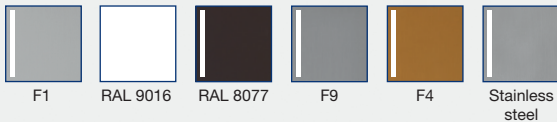

Available colours/finishes:

blaugelb lever handle set 1/2 DGT35 inside PZ92

For wooden, plastic and metal doors.

- Holding spring for precise lever position
- Ball clip device for easy assembly and disassembly of inner plate
- High-quality materials and finishes
- Concealed screws
- Elegant appearance on the door

blaugelb lever handle set ½ DGT35 inside PZ92

For wooden, plastic and metal doors.

Product features:

The blaugelb lever handle set ½ DGT35 inside PZ92 with a plate width of 35 mm (PZ92 spacing) is suitable for wooden, plastic and metal exterior doors. It is equipped with a holding spring for precise positioning of the lever. The holding spring also assists the follower spring with the return movement of the catch.

The inner plate of the blaugelb lever handle set ½ DGT35 inside PZ92 can easily be removed and fitted thanks to the ball clip device. The set is mounted by means of concealed screws.

The blaugelb lever handle set ½ DGT35 inside PZ92 can be combined with a door handle or a blaugelb ½ DGT35 outside PZ92.

The attractive, elegant blaugelb lever handle set ½ DGT35 inside PZ92 is available in various surface colours in aluminium, as well as in fine matt stainless steel.

Product benefits:

- Holding spring for precise lever position
- Ball clip device for easy assembly and disassembly of inner plate
- High-quality materials and finishes
- Concealed screws
- Elegant appearance on the door