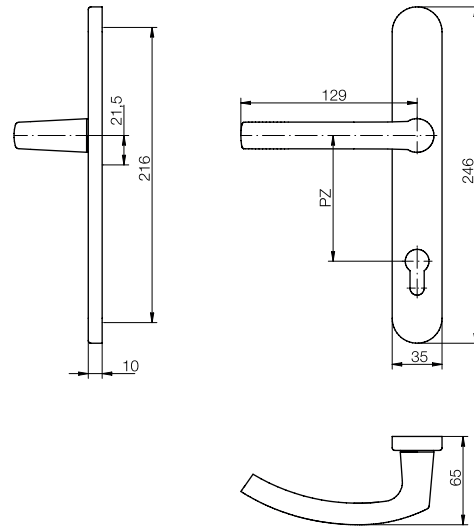

blaugelb lever handle set ½ DGT35 inside PZ92

For wooden, plastic and metal doors.

Product features:

The blaugelb lever handle set ½ DGT35 inside PZ92 with a plate width of 35 mm (PZ92 spacing) is suitable for wooden, plastic and metal exterior doors. It is equipped with a holding spring for precise positioning of the lever. The holding spring also assists the follower spring with the return movement of the catch.

The inner plate of the blaugelb lever handle set ½ DGT35 inside PZ92 can easily be removed and fitted thanks to the ball clip device. The set is mounted by means of concealed screws.

The blaugelb lever handle set ½ DGT35 inside PZ92 can be combined with a door handle or a blaugelb ½ DGT35 outside PZ92.

The attractive, elegant blaugelb lever handle set ½ DGT35 inside PZ92 is available in various surface colours in aluminium, as well as in fine matt stainless steel.

Product benefits:

- Holding spring for precise lever position
- Ball clip device for easy assembly and disassembly of inner plate
- High-quality materials and finishes
- Concealed screws
- Elegant appearance on the door

Technical data:

Material:	Aluminium or fine matt stainless steel
Lever mounting:	Fixed/pivoting/holding spring
Lever square socket:	8 mm
Plate dimensions:	35 x 246 mm
Plate height:	10 mm
Profile cylinder spacing:	92 mm
Continuous cams:	6 mm
Fastening:	Concealed screws
Packing unit:	1 set (without fastening set)