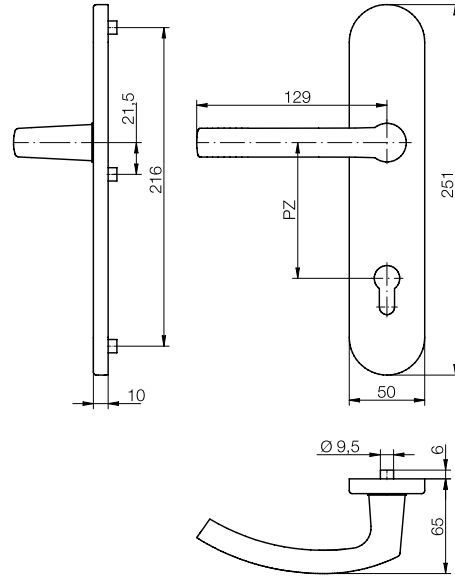

## Product features:

The blaugelb lever handle set ½ DGT50 inside PZ92 with a plate width of 50 mm (PZ92 spacing) is suitable for wooden, plastic and metal exterior doors. It is equipped with a holding spring for precise positioning of the lever. The holding spring also assists the follower spring with the return movement of the catch.

The inner plate of the blaugelb lever handle set ½ DGT50 inside PZ92 can easily be removed and fitted thanks to the ball clip device. The set is mounted by means of concealed screws.

The blaugelb lever handle set ½ DGT50 inside PZ92 can be combined with a door handle or a blaugelb ½ DGT50 PZ92 outside.

## Technical data:

Material:	Aluminium or fine matt stainless steel
Lever mounting:	Fixed/pivoting/holding spring
Lever square socket:	8 mm
Plate dimensions:	50 x 251 mm
Plate height:	10 mm
Profile cylinder spacing:	92 mm
Positioning studs:	6 mm
Fastening:	Concealed screws
Packing unit:	1 set (without fastening set)

## Accessories:

Product name	PU	Item no.
Square pin, galvanised 1 pin 8/8x90 mm	1 piece	0337806
Square pin, galvanised 1 pin 8/8x100 mm	1 piece	0337807
Square pin, galvanised 1 pin 8/8x120 mm	1 piece	0337803