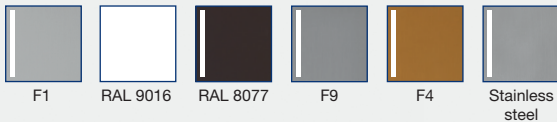

Available colours/finishes:

## blaugelb lever handle set 1/2 DGT50 inside PZ92

For wooden, plastic and metal doors.

- Holding spring for precise lever position
- Ball clip device for easy assembly and disassembly of inner plate
- High-quality materials and finishes
- Concealed screws
- Elegant appearance on the door