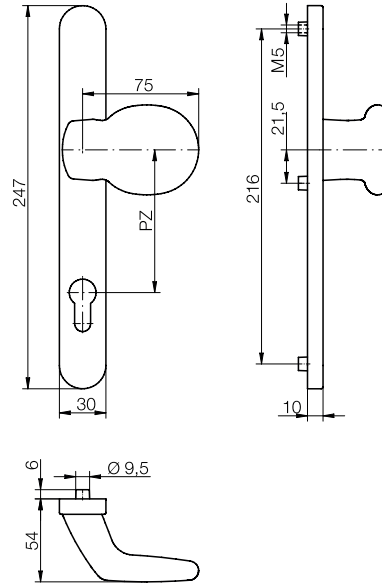

blaugelb knob handle set ½ KGT30 outside PZ 92

Free choice of colour versions on the inside thanks to the matching ½ lever handle set DGT30 inside.

Product features:

The blaugelb knob handle set ½ KGT30 outside PZ92 with a plate width of 30 mm (PZ92 spacing) is suitable for wooden, plastic and metal exterior doors. The set can be combined with a blaugelb ½ DGT30 inside PZ92.

The attractive, elegant blaugelb knob handle set ½ KGT30 outside PZ92 is available in various surface colours in aluminium, as well as in fine matt stainless steel. The set is mounted by means of concealed screws.

Product benefits:

- High-quality materials and finishes
- Concealed screws
- Elegant appearance on the door

Technical data:

Material:	Aluminium or fine matt stainless steel
Option:	Knob fixed, can be reversed from right-hand to left-hand
Lever square socket:	8 mm
Plate dimensions:	30 x 247 mm
Plate height:	10 mm
Profile cylinder spacing:	92 mm
Stud internal diameter:	5 mm
Fastening:	Concealed screws
Packing unit:	1 set (without fastening set)

Accessories:

Product name	PU	Item no.
Fastening set KGT30 TS 57–62 mm 1 pin 8x90 mm/3 screws M5x70 mm	1 set	0424161
Fastening set KGT30 TS 62–67 mm 1 pin 8x95 mm/3 screws M5x75 mm	1 set	0424162
Fastening set KGT30 TS 67–72 mm 1 pin 8x100 mm/3 screws M5x80 mm	1 set	0424163
Fastening set KGT30 TS 72–77 mm 1 pin 8x105 mm/3 screws M5x85 mm	1 set	0424164
Fastening set KGT30 TS 77–82 mm 1 pin 8x110 mm/3 screws M5x90 mm	1 set	0424165
Fastening set KGT30 TS 82–87 mm 1 pin 8x115 mm/3 screws M5x95 mm	1 set	0424166
Fastening set KGT30 TS 87–92 mm 1 pin 8x120 mm/3 screws M5x100 mm	1 set	0424167