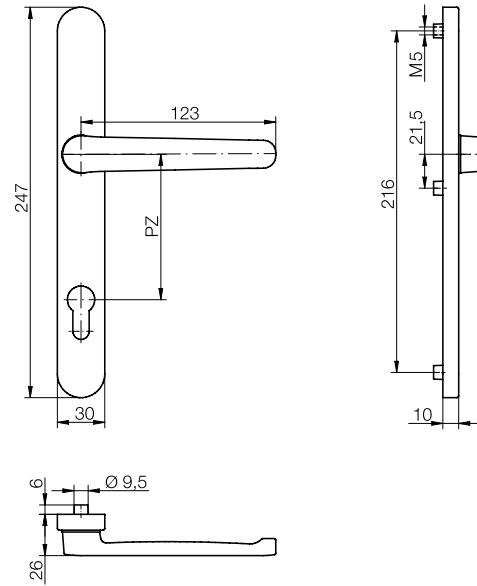

blaugelb lever/low lever handle set ½ NGT30 outside PZ92

Free choice of colour versions on the inside thanks to the matching ½ lever handle set DGT30 inside.

Product features:

The blaugelb lever/low lever handle set ½ NGT30 outside PZ92 with a plate width of 30 mm (PZ92 spacing) is suitable for wooden, plastic and metal exterior doors. The low (flat) lever is specially designed for exterior doors with roller shutters, sun protection, blinds and insect screens. The blaugelb lever/low lever handle set ½ NGT30 outside PZ92 can be combined with a blaugelb ½ DGT30 inside PZ92.

The attractive, elegant blaugelb lever/low lever handle set ½ NGT30 outside PZ92 is available in various surface colours in aluminium. The set is mounted by means of concealed screws.

Product benefits:

- Extra-low lever for special solutions for roller shutters, sun protection etc.
- High-quality materials and finishes
- Concealed screws
- Elegant appearance on the door

Technical data:

Material:	Aluminium
Lever mounting:	Fixed/pivoting
Lever square socket:	8 mm
Plate dimensions:	30 x 247 mm
Plate height:	10 mm
Profile cylinder spacing:	92 mm
Stud internal diameter:	5 mm
Fastening:	Concealed screws
Packing unit:	1 set (without fastening set)

Accessories:

Product name	PU	Item no.
Fastening set DGT30/NGT30 TS 57–62 mm 1 pin 8x130 mm/3 screws M5x70 mm	1 set	0423942
Fastening set DGT30/NGT30 TS 62–67 mm 1 pin 8x130 mm/3 screws M5x75 mm	1 set	0424155
Fastening set DGT30/NGT30 TS 67–72 mm 1 pin 8x140 mm/3 screws M5x80 mm	1 set	0424156
Fastening set DGT30/NGT30 TS 72–77 mm 1 pin 8x140 mm/3 screws M5x85 mm	1 set	0424157
Fastening set DGT30/NGT30 TS 77–82 mm 1 pin 8x150 mm/3 screws M5x90 mm	1 set	0424158
Fastening set DGT30/NGT30 TS 82–87 mm 1 pin 8x150 mm/3 screws M5x95 mm	1 set	0424159
Fastening set DGT30/NGT30 TS 87–92 mm 1 pin 8x160 mm/3 screws M5x100 mm	1 set	0424160