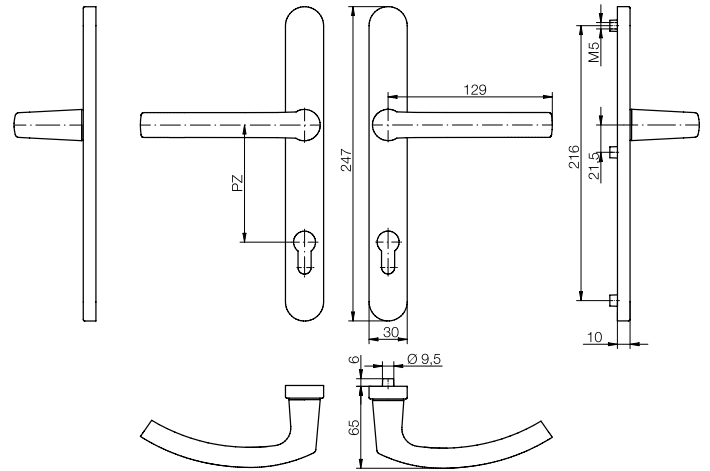

blaugelb lever handle set DGT30 PZ92

For wooden, plastic and metal doors.

Product features:

The blaugelb lever handle set DGT30 PZ92 with a plate width of 30 mm (PZ92 spacing) is suitable for wooden, plastic and metal exterior doors. It is equipped with a holding spring for precise positioning of the lever. The holding spring also assists the follower spring with the return movement of the catch.

The inner plate of the blaugelb lever handle set DGT30 PZ92 can easily be removed and fitted thanks to the ball clip device. The set is mounted by means of concealed screws.

The attractive, elegant blaugelb lever handle set DGT30 PZ92 is available in various surface colours in aluminium, as well as in fine matt stainless steel.

Technical data:

Material:	Aluminium or fine matt stainless steel
Lever mounting:	Fixed/pivoting/holding spring
Lever square socket:	8 mm
Plate dimensions:	30 x 247 mm
Plate height:	10 mm
Profile cylinder spacing:	92 mm
Stud internal diameter:	5 mm
Fastening:	Concealed screws
Packing unit:	1 set (without fastening set)

Accessories:

Product name	PU	Item no.
Fastening set DGT30/NGT30 TS 57-62 mm 1 pin 8x130 mm/3 screws M5x70 mm	1 set	0423942
Fastening set DGT30/NGT30 TS 62-67 mm 1 pin 8x130 mm/3 screws M5x75 mm	1 set	0424155
Fastening set DGT30/NGT30 TS 67-72 mm 1 pin 8x140 mm/3 screws M5x80 mm	1 set	0424156
Fastening set DGT30/NGT30 TS 72-77 mm 1 pin 8x140 mm/3 screws M5x85 mm	1 set	0424157
Fastening set DGT30/NGT30 TS 77-82 mm 1 pin 8x150 mm/3 screws M5x90 mm	1 set	0424158
Fastening set DGT30/NGT30 TS 82-87 mm 1 pin 8x150 mm/3 screws M5x95 mm	1 set	0424159
Fastening set DGT30/NGT30 TS 87-92 mm 1 pin 8x160 mm/3 screws M5x100 mm	1 set	0424160