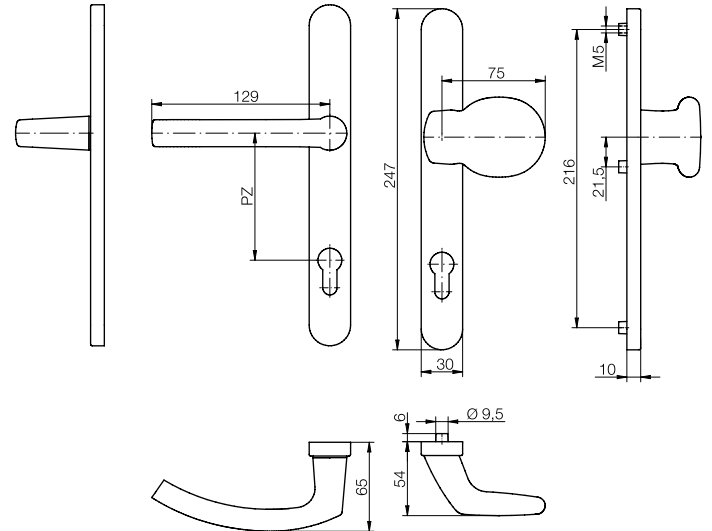

blaugelb knob handle set KGT30 PZ92

For wooden, plastic and metal doors.

Product features:

The blaugelb knob handle set KGT30 PZ92 with a plate width of 30 mm (PZ92 spacing) is suitable for wooden, plastic and metal exterior doors. It is equipped with a holding spring for precise positioning of the lever. The holding spring also assists the follower spring with the return movement of the catch.

The inner plate of the blaugelb knob handle set KGT30 PZ92 can easily be removed and fitted thanks to the ball clip device. The set is mounted by means of concealed screws.

The attractive, elegant blaugelb knob handle set KGT30 PZ92 is available in various surface colours in aluminium, as well as in fine matt stainless steel.

Technical data:

Material:	Aluminium or fine matt stainless steel
Option:	Knob fixed, can be reversed from right-hand to left-hand
Lever mounting:	Fixed/pivoting/holding spring
Lever square socket:	8 mm
Plate dimensions:	30 x 247 mm
Plate height:	10 mm
Profile cylinder spacing:	92 mm
Stud internal diameter:	5 mm
Fastening:	Concealed screws
Packing unit:	1 set (without fastening set)

Accessories:

Product name	PU	Item no.
Fastening set KGT30 TS 57–62 mm 1 pin 8x90 mm/3 screws M5x70 mm	1 set	0424161
Fastening set KGT30 TS 62–67 mm 1 pin 8x95 mm/3 screws M5x75 mm	1 set	0424162
Fastening set KGT30 TS 67–72 mm 1 pin 8x100 mm/3 screws M5x80 mm	1 set	0424163
Fastening set KGT30 TS 72–77 mm 1 pin 8x105 mm/3 screws M5x85 mm	1 set	0424164
Fastening set KGT30 TS 77–82 mm 1 pin 8x110 mm/3 screws M5x90 mm	1 set	0424165
Fastening set KGT30 TS 82–87 mm 1 pin 8x115 mm/3 screws M5x95 mm	1 set	0424166
Fastening set KGT30 TS 87–92 mm 1 pin 8x120 mm/3 screws M5x100 mm	1 set	0424167