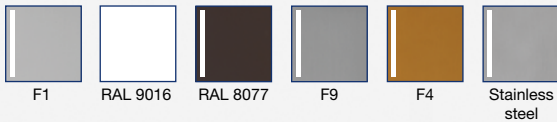

Available colours/finishes:

blaugelb knob handle set KGT35 PZ92

For wooden, plastic and metal doors.

- **Holding spring for precise lever position**
- **Ball clip device for easy assembly and disassembly of inner plate**
- **High-quality materials and finishes**
- **Concealed screws**
- **Elegant appearance on the door**

blaugelb knob handle set KGT35 PZ92

For wooden, plastic and metal doors.

Product features:

The blaugelb knob handle set KGT35 PZ92 with a plate width of 35 mm (PZ92 spacing) is suitable for wooden, plastic and metal exterior doors. It is equipped with a holding spring for precise positioning of the lever. The holding spring also assists the follower spring with the return movement of the catch.

The inner plate of the blaugelb knob handle set KGT35 PZ92 can easily be removed and fitted thanks to the ball clip device. The set is mounted by means of concealed screws.

The attractive, elegant blaugelb knob handle set KGT35 PZ92 is available in various surface colours in aluminium, as well as in fine matt stainless steel.