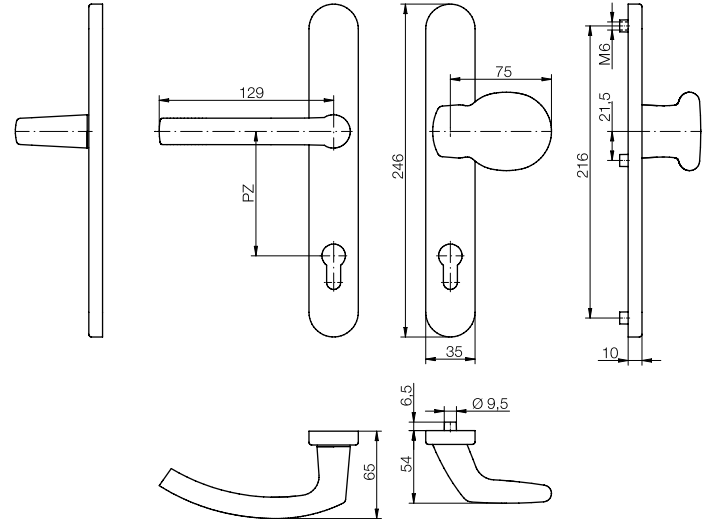

blaugelb knob handle set KGT35 PZ92

For wooden, plastic and metal doors.

Product features:

The blaugelb knob handle set KGT35 PZ92 with a plate width of 35 mm (PZ92 spacing) is suitable for wooden, plastic and metal exterior doors. It is equipped with a holding spring for precise positioning of the lever. The holding spring also assists the follower spring with the return movement of the catch.

The inner plate of the blaugelb knob handle set KGT35 PZ92 can easily be removed and fitted thanks to the ball clip device. The set is mounted by means of concealed screws.

The attractive, elegant blaugelb knob handle set KGT35 PZ92 is available in various surface colours in aluminium, as well as in fine matt stainless steel.

Technical data:

Material:	Aluminium or fine matt stainless steel
Option:	Knob fixed, can be reversed from right-hand to left-hand
Lever mounting:	Fixed/pivoting/holding spring
Lever square socket:	8 mm
Plate dimensions:	35 x 246 mm
Plate height:	10 mm
Profile cylinder spacing:	92 mm
Stud internal diameter:	6 mm
Fastening:	Concealed screws
Packing unit:	1 set (without fastening set)

Accessories:

Fastening set for 8 mm socket:

Product name	PU	Item no.
Fastening set KGT35/KGT50 TS 57–62 mm 1 pin 8x90 mm/3 screws M6x70 mm	1 set	0424176
Fastening set KGT35/KGT50 TS 62–67 mm 1 pin 8x95 mm/3 screws M6x75 mm	1 set	0424177
Fastening set KGT35/KGT50 TS 67–72 mm 1 pin 8x100 mm/3 screws M6x80 mm	1 set	0424178
Fastening set KGT35/KGT50 TS 72–77 mm 1 pin 8x105 mm/3 screws M6x85 mm	1 set	0424179
Fastening set KGT35/KGT50 TS 77–82 mm 1 pin 8x110 mm/3 screws M6x90 mm	1 set	0424180
Fastening set KGT35/KGT50 TS 82–87 mm 1 pin 8x115 mm/3 screws M6x95 mm	1 set	0424181
Fastening set KGT35/KGT50 TS 87–92 mm 1 pin 8x120 mm/3 screws M6x100 mm	1 set	0424182