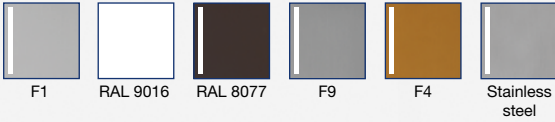

Available colours/finishes:

blaugelb knob handle set KGT50 PZ92

For wooden, plastic and metal doors.

- **Holding spring for precise lever position**
- **Ball clip device for easy assembly and disassembly of inner plate**
- **High-quality materials and finishes**
- **Concealed screws**
- **Elegant appearance on the door**

blaugelb knob handle set KGT50 PZ92

For wooden, plastic and metal doors.

Product features:

The blaugelb knob handle set KGT50 PZ92 with a plate width of 50 mm (PZ92 spacing) is suitable for wooden, plastic and metal exterior doors. It is equipped with a holding spring for precise positioning of the lever. The holding spring also assists the follower spring with the return movement of the catch.

The inner plate of the blaugelb knob handle set KGT50 PZ92 can easily be removed and fitted thanks to the ball clip device. The set is mounted by means of concealed screws.

The attractive, elegant blaugelb knob handle set KGT50 PZ92 is available in various surface colours in aluminium, as well as in fine matt stainless steel.