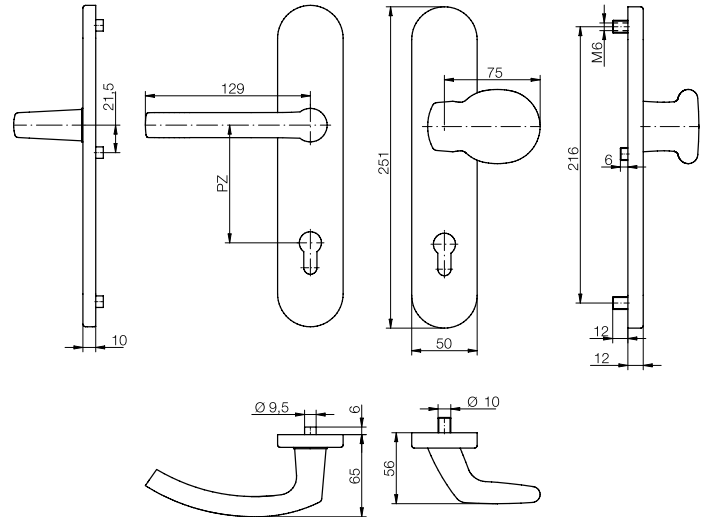

blaugelb knob handle set KGT50 PZ92

For wooden, plastic and metal doors.

Product features:

The blaugelb knob handle set KGT50 PZ92 with a plate width of 50 mm (PZ92 spacing) is suitable for wooden, plastic and metal exterior doors. It is equipped with a holding spring for precise positioning of the lever. The holding spring also assists the follower spring with the return movement of the catch.

The inner plate of the blaugelb knob handle set KGT50 PZ92 can easily be removed and fitted thanks to the ball clip device. The set is mounted by means of concealed screws.

The attractive, elegant blaugelb knob handle set KGT50 PZ92 is available in various surface colours in aluminium, as well as in fine matt stainless steel.

Technical data:

Material:	Aluminium or fine matt stainless steel
Option:	Knob fixed, can be reversed from right-hand to left-hand
Lever mounting:	Fixed/pivoting/holding spring
Lever square socket:	8 mm
Plate dimensions:	50 x 251 mm
Plate height:	10/12 mm
Profile cylinder spacing:	92 mm
Stud internal diameter:	6 mm
Fastening:	Concealed screws
Packing unit:	1 set (without fastening set)

Accessories:

Fastening set for 8 mm socket:

Product name	PU	Item no.
Fastening set KGT35/KGT50 TS 57–62 mm 1 pin 8x90 mm/3 screws M6x70 mm	1 set	0424176
Fastening set KGT35/KGT50 TS 62–67 mm 1 pin 8x95 mm/3 screws M6x75 mm	1 set	0424177
Fastening set KGT35/KGT50 TS 67–72 mm 1 pin 8x100 mm/3 screws M6x80 mm	1 set	0424178
Fastening set KGT35/KGT50 TS 72–77 mm 1 pin 8x105 mm/3 screws M6x85 mm	1 set	0424179
Fastening set KGT35/KGT50 TS 77–82 mm 1 pin 8x110 mm/3 screws M6x90 mm	1 set	0424180
Fastening set KGT35/KGT50 TS 82–87 mm 1 pin 8x115 mm/3 screws M6x95 mm	1 set	0424181
Fastening set KGT35/KGT50 TS 87–92 mm 1 pin 8x120 mm/3 screws M6x100 mm	1 set	0424182