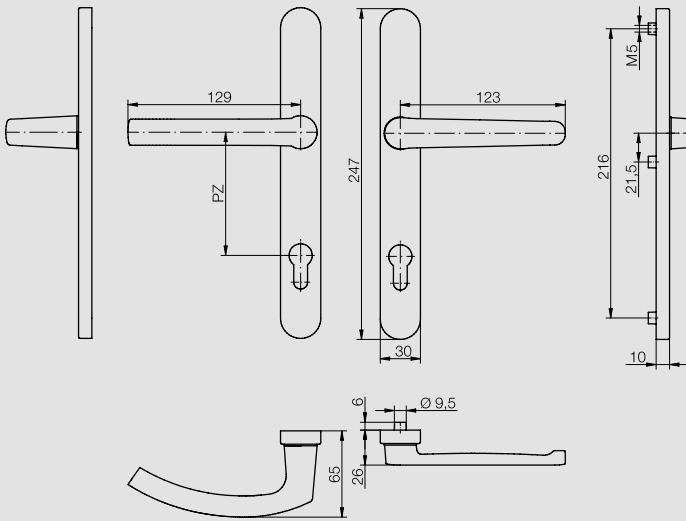

The inner plate of the blaugelb Lever/Low Lever Handle Set NGT30 PZ92 can easily be removed and fitted thanks to the ball clip device. The set is mounted by means of concealed screws.

The attractive, elegant blaugelb Lever/Low Lever Handle Set NGT30 PZ92 is available in various surface colours in aluminium.

Continued on  
the next page ▶

blaugelb  
**Lever/Low Lever Handle Set NGT30 PZ92**  
 For wooden, plastic and metal doors.

**Technical data:**

Material:	Aluminium
Handle mounting:	Fixed/pivoting/holding spring
Handle square socket:	8 mm
Plate dimensions:	30 x 247 mm
Plate height:	10 mm
Profile cylinder spacing:	92 mm
Stud internal diameter:	5 mm
Fastening:	Concealed screws
Packing unit:	1 set (without fastening set)

**Product name**  
 Fastening set DGT30/NGT30 TS 87-92 mm  
 1 pin 8x160 mm/3 screws M5x100 mm

**PU**  
 1 set

**Item no.**  
 0424160

Product name	PU	Item no.
blaugelb Lever/Low Lever Handle Set NGT30 PZ92 AL <b>RAL 9016 (white)</b>	1 piece	0424042
blaugelb Lever/Low Lever Handle Set NGT30 PZ92 AL <b>F1 (silver)</b>	1 piece	0424045
blaugelb Lever/Low Lever Handle Set NGT30 PZ92 AL <b>F4 (bronze)</b>	1 piece	0424053
blaugelb Lever/Low Lever Handle Set NGT30 PZ92 AL <b>RAL 8077 (brown)</b>	1 piece	0424056
blaugelb Lever/Low Lever Handle Set NGT30 PZ92 AL <b>F9 (steel-coloured)</b>	1 piece	0424059

**Accessories:**

Product name	PU	Item no.
Fastening set DGT30/NGT30 TS 57-62 mm 1 pin 8x130 mm/3 screws M5x70 mm	1 set	0423942
Fastening set DGT30/NGT30 TS 62-67 mm 1 pin 8x130 mm/3 screws M5x75 mm	1 set	0424155
Fastening set DGT30/NGT30 TS 67-72 mm 1 pin 8x140 mm/3 screws M5x80 mm	1 set	0424156
Fastening set DGT30/NGT30 TS 72-77 mm 1 pin 8x140 mm/3 screws M5x85 mm	1 set	0424157
Fastening set DGT30/NGT30 TS 77-82 mm 1 pin 8x150 mm/3 screws M5x90 mm	1 set	0424158
Fastening set DGT30/NGT30 TS 82-87 mm 1 pin 8x150 mm/3 screws M5x95 mm	1 set	0424159