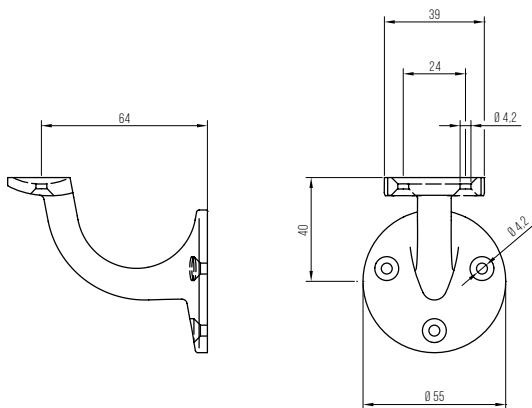

Product features:

The blaugelb Handrail Support flat edition is a sound solution made from solid light alloy for attaching handrails and banisters to walls. The high-grade materials used are long-lasting and therefore perform the task reliably.

Screw connection directly to the wall by means of three attachment points in the base.

Product benefits:

- High-grade materials for durable service
- Flat bearing plate
- High outreach of 64 mm

Technical data:

Material:	Aluminium
Surface:	Anodised silver
Fastening:	Base with three attachment points

blaugelb Handrail Support flat edition
anodised silver

1 piece

0390901