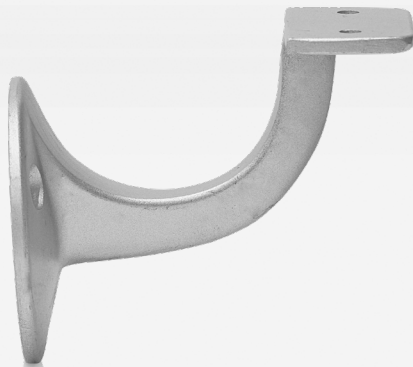

The reliable solution for your handrails and banisters –
the blaugelb Handrail Supports.

blaugelb Handrail Support flat edition

The sound solution for handrails – including on stairways.

- High-grade materials for durable service
- Flat bearing plate
- High outreach of 64 mm

Product features:

The blaugelb Handrail Support flat edition is a sound solution made from solid light alloy for attaching handrails and banisters to walls. The high-grade materials used are long-lasting and therefore perform the task reliably.

Screw connection directly to the wall by means of three attachment points in the base.

Product benefits:

- High-grade materials for durable service
- Flat bearing plate
- High outreach of 64 mm

Technical data:

Material:	Aluminium
Surface:	Anodised silver
Fastening:	Base with three attachment points

blaugelb Handrail Support flat edition
anodised silver

1 piece

0390901