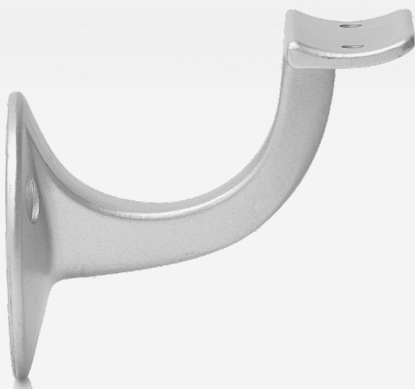

## blaugelb Handrail Support curved edition

The sound solution for handrails – including on stairways.

- High-grade materials for durable service
- Curved bearing plate
- High outreach of 64 mm

**Product features:**

The blaugelb Handrail Support curved edition is a sound solution made from solid light alloy or stainless steel for attaching handrails and banisters to walls. The high-grade materials used are long-lasting and therefore perform the task reliably.

Screw connection directly to the wall by means of three attachment points in the base.

**Product benefits:**

- High-grade materials for durable service
- Curved bearing plate
- High outreach of 64 mm

**Technical data:**

Material:	Aluminium or stainless steel
Surface:	Anodised silver, fine matt
Fastening:	Base with three attachment points

Product name	PU	Item no.
blaugelb Handrail Support curved edition <b>anodised silver</b>	1 piece	0390899
blaugelb Handrail Support curved edition <b>fine matt stainless steel</b>	1 piece	0390904