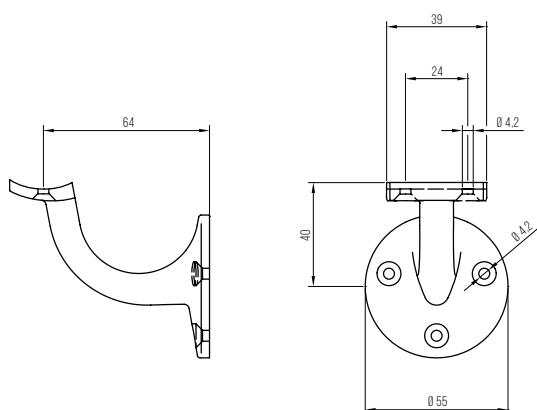

Product features:

The blaugelb Handrail Support curved edition is a sound solution made from solid light alloy or stainless steel for attaching handrails and banisters to walls. The high-grade materials used are long-lasting and therefore perform the task reliably.

Screw connection directly to the wall by means of three attachment points in the base.

Product benefits:

- High-grade materials for durable service
- Curved bearing plate
- High outreach of 64 mm

Technical data:

Material:	Aluminium or stainless steel
Surface:	Anodised silver, fine matt
Fastening:	Base with three attachment points

Product name	PU	Item no.
blaugelb Handrail Support curved edition anodised silver	1 piece	0390899
blaugelb Handrail Support curved edition fine matt stainless steel	1 piece	0390904