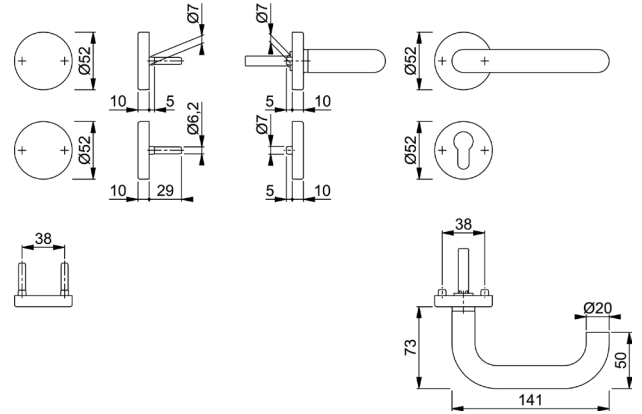

The set has maintenance-free plain bearings and a removable handle connection with ball lock. The used holding springs guarantee exact positioning of the lever handle.

The attractive, elegant Inactive Door Handle Set ZT/SGT FS U Shape O.L. Class 4 is available in fine matt stainless steel. The set is mounted by means of concealed screws (supplied).

## Product benefits:

- High-quality materials and steel substructures
- Tested in accordance with DIN 18273 and DIN EN 1906
- Maintenance-free plain bearing and holding springs for precise positioning
- Elegant appearance on the door
- Concealed screws
- Square pin with EFHA grooving (A = dummy, I = profile cylinder)

## Technical data:

Material:	fine matt stainless steel
Lever mounting:	fixed/pivoting
Lever square socket:	9 mm full pin, 42 mm extension
Keyhole:	OL/PZ
Classification code: <b>DIN EN 1906</b>	<b>4   7   -   D1   1   5   0   A</b>
Door thickness:	40 - 65 mm
Rosette diameter:	52 mm
Rosette height:	10 mm
Fastening:	concealed screws, M4
Packing unit:	1 set, with assembly module, loose