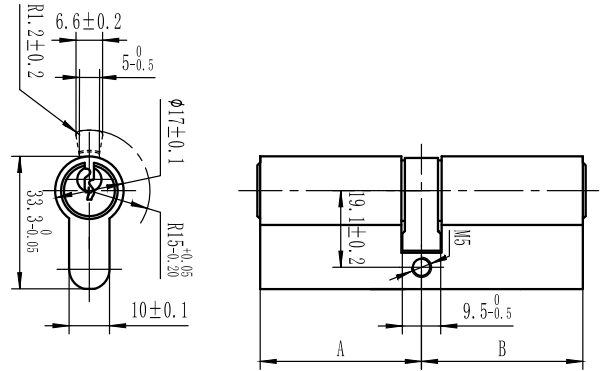

## Technical data:

Material:	Brass, nickel-plated
Number of pins:	6 pins per side
Emergency function:	On both sides
Classification code: <b>DIN EN 1303:2015-08</b>	<b>1 6 0 B 0 C 6 D</b>
Number of keys:	3
Key material:	Steel, nickel-plated
Fixing screw:	M5 x 80 mm (included in scope of supply)
Packing unit:	1 cylinder, 3 keys