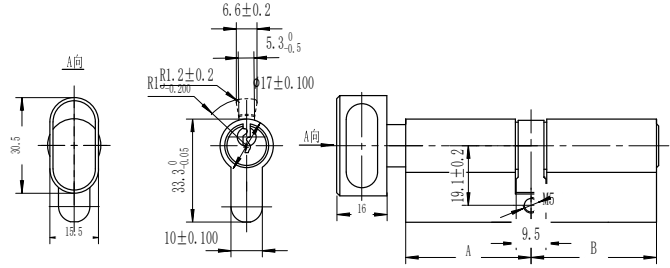

The blaugelb profile knob cylinders are tested in accordance with DIN EN 1303:2015-08 and are supplied with three keys from the factory. These have an elongated key shaft for use with pull protection rosettes without springs as well as a larger area that protrudes when the key is in the lock for more comfortable handling. The punch in the key bow for the key ring is also suitable for lifting/sliding doors as it is positioned within the protruding area.

Technical data:

| | |
|--|--|
| Material: | Brass, nickel-plated |
| Number of pins: | 6 pins per side |
| Emergency function: | On one side |
| Classification code: DIN EN 1303:2015-08 | 1 6 0 B 0 C 6 D |
| Number of keys: | 3 |
| Key material: | Steel, nickel-plated |
| Fixing screw: | M5 x 80 mm (included in scope of supply) |
| Packing unit: | 1 cylinder, 3 keys |