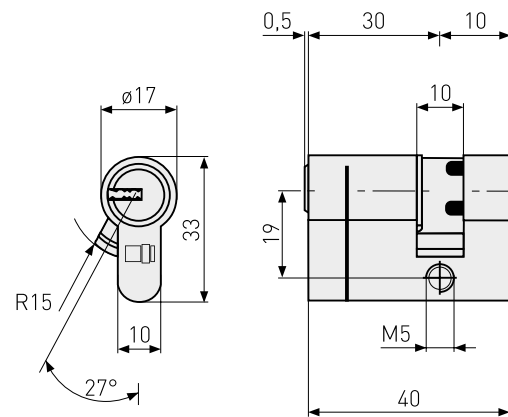

The blaugelb profile half cylinders are tested in accordance with DIN EN 1303:2015-08 and are supplied with five keys from the factory. These have an elongated key shank for use with pull protection rosettes without springs as well as a larger key head for more comfortable handling.

The blaugelb Profile Half Cylinders PHZ are individually keyed and are available in different installation lengths.

Product benefits:

- 6-pin profile half cylinder with paracentric key profile for individual locks
- Locking cam that can be adjusted to 12 positions
- Increased intrusion protection – standard drilling protection
- Mushroom pins as protection against picking
- Cylinder core and cylinder housing with hard metal drilling protection
- Anti-snap feature, predefined breaking point
- Tested according to DIN EN 1303:2015-08, thereby fulfils DIN 18252:2018-05
- Lock cylinder with 5 reversible keys

Technical data:

Material:	Brass, nickel-plated
Number of pins:	6 pins
Classification code: DIN EN 1303:2015-08	1 6 0 B 0 C 5 B/D*
Number of keys:	5 reversible keys
Key material:	Brass, nickel-plated
Fixing screw:	M5 x 80 mm (included in scope of supply)
Packing unit:	1 cylinder, 5 keys

*The cylinder only achieves core pulling protection in combination with a certified security plate of Class ES2-ZA in accordance with DIN 18257 or of protective effect class SK 3 with cylinder cover in accordance with DIN EN 1906.

Product name	PU	Item no.
blaugelb Profile Half Cylinder PHZ Reversible Key	1 piece	9131840
blaugelb Profile Half Cylinder PHZ Reversible Key 10/30 individually keyed	1 piece	9131841
blaugelb Profile Half Cylinder PHZ Reversible Key 10/40 individually keyed	1 piece	9131842
blaugelb Profile Half Cylinder PHZ Reversible Key 10/45 individually keyed	1 piece	9131843
blaugelb Profile Half Cylinder PHZ Reversible Key 10/50 individually keyed	1 piece	9131914
blaugelb Profile Half Cylinder PHZ Reversible Key 10/60 individually keyed	1 piece	9131915
blaugelb Profile Half Cylinder PHZ Reversible Key 10/70 individually keyed	1 piece	9131916