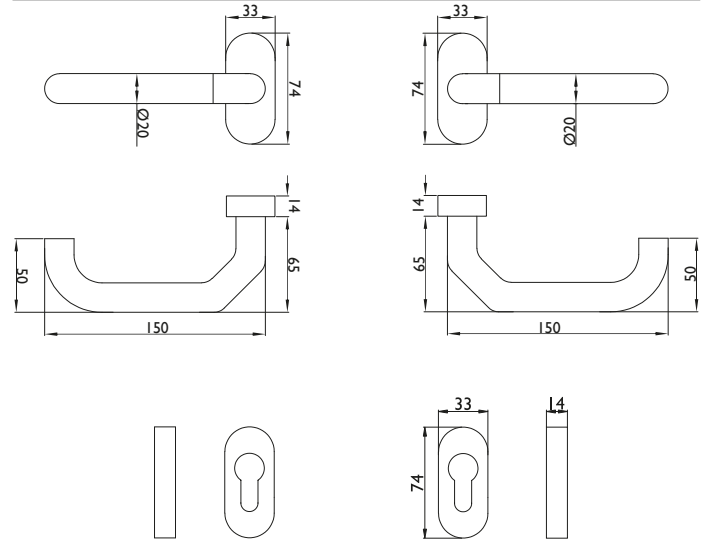

Our blaugelb Anti-Panic Square Pins generally contain two dimensions in the name. The first of these is the interior dimension (SI) and the second is the exterior dimension (SA).

Example: blaugelb Anti-Panic Square Pin 9 mm, 52/53.5 mm galv.

## Technical data:

Material:	Fine matt stainless steel
Handle mounting:	Fixed/pivoting, with holding spring, maintenance-free plain bearing
Handle square socket:	9 mm
DIN direction:	DIN left/right, can be used on both sides with double spring system
Suitability according to DIN 18273 (Fire and smoke protection):	FS
Suitability according to DIN EN 1634:	Yes

Suitability according to EN 179:	Yes
Suitability according to EN 1125:	No
Keyhole:	Profile cylinder
Rosette dimensions:	33 x 74 mm (W x H)
Rosette height:	14 mm
Fastening:	Concealed screws Contents of fastening set: 8 x screw M5x25 mm A2, TX25 8 x blind rivet nut flat head M5x13 mm
Hole diameter for blind rivet nuts:	7.1 mm
Packing unit:	1 set (including fastening without square pin)