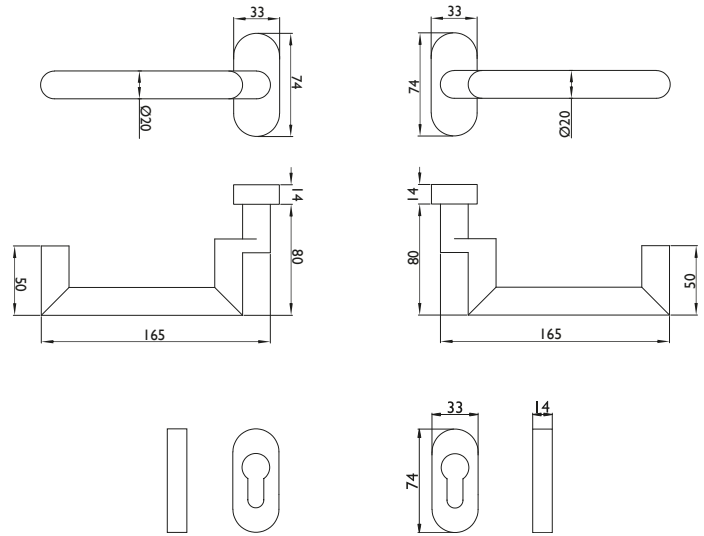

Product features:

The blaugelb Framed Door Handle Set 90° U-shape offset AP on an oval rosette is suitable for escape doors in accordance with DIN EN 179 (emergency exit doors) and for fire and smoke doors with increased safety requirements in accordance with DIN 18273 and has been tested. The set has maintenance-free plain bearings and the holding springs used guarantee exact positioning of the handle.

Our blaugelb Anti-Panic Square Pins generally contain two dimensions in the name. The first of these is the interior dimension (SI) and the second is the exterior dimension (SA).

Example: blaugelb Anti-Panic Square Pin 9 mm, 52/53.5 mm galv.

Technical data:

Material:	Fine matt stainless steel
Handle mounting:	Fixed/pivoting, with holding spring, maintenance-free plain bearing
Handle square socket:	9 mm
DIN direction:	DIN left/right, can be used on both sides with double spring system
Suitability according to DIN 18273 (Fire and smoke protection):	FS
Suitability according to DIN EN 1634:	Yes

Suitability according to EN 179:	Yes
Suitability according to EN 1125:	No
Keyhole:	Profile cylinder
Rosette dimensions:	33 x 74 mm (W x H)
Rosette height:	14 mm
Fastening:	Concealed screws Contents of fastening set: 8 x screw M5x25 mm A2, TX25 8 x blind rivet nut flat head M5x13 mm
Hole diameter for blind rivet nuts:	7.1 mm
Packing unit:	1 set (including fastening without square pin)