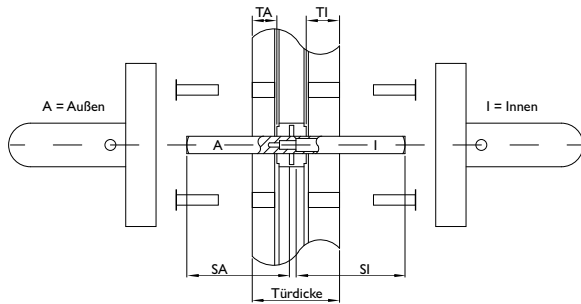

Product features:

The blaugelb Framed Door Handle Set 90° U-shape offset AP on an oval rosette is suitable for escape doors in accordance with DIN EN 179 (emergency exit doors) and for fire and smoke doors with increased safety requirements in accordance with DIN 18273 and has been tested. The set has maintenance-free plain bearings and the holding springs used guarantee exact positioning of the handle.

The attractive, elegant set made of high-quality stainless steel is secured by means of concealed screws. The provided fastening solution (without square pin) for aluminium doors comprises blind rivet nuts and the associated metric screws that ensure secure seating on the door leaf.

Please note that panic locks with split nut and panic hardware are not suitable for doors that are in continuous use, but instead are only designed for emergencies. The blaugelb Anti-Panic Square Pin is available separately and is to be selected in accordance with the schematic drawing so that it suits your door thickness or the door/lock combination.

Our blaugelb Anti-Panic Square Pins generally contain two dimensions in the name. The first of these is the interior dimension (SI) and the second is the exterior dimension (SA).

Example: blaugelb Anti-Panic Square Pin 9 mm, 52/53.5 mm galv.

Product benefits:

- High-quality materials and finishes
- Anti-panic set tested in accordance with DIN EN 179 and DIN 18273
- Can also be used as a fire safety set
- Maintenance-free plain bearing and holding spring for precise positioning
- Can be used on left or right
- Elegant appearance on the door
- Concealed screws

Technical data:

Material:	Fine matt stainless steel
Handle mounting:	Fixed/pivoting, with holding spring, maintenance-free plain bearing
Handle square socket:	9 mm
DIN direction:	DIN left/right, can be used on both sides with double spring system
Suitability according to DIN 18273 (Fire and smoke protection):	FS
Suitability according to DIN EN 1634:	Yes

Suitability according to EN 179:	Yes
Suitability according to EN 1125:	No
Keyhole:	Profile cylinder
Rosette dimensions:	33 x 74 mm (W x H)
Rosette height:	14 mm
Fastening:	Concealed screws Contents of fastening set: 8 x screw M5x25 mm A2, TX25 8 x blind rivet nut flat head M5x13 mm
Hole diameter for blind rivet nuts:	7.1 mm
Packing unit:	1 set (including fastening without square pin)