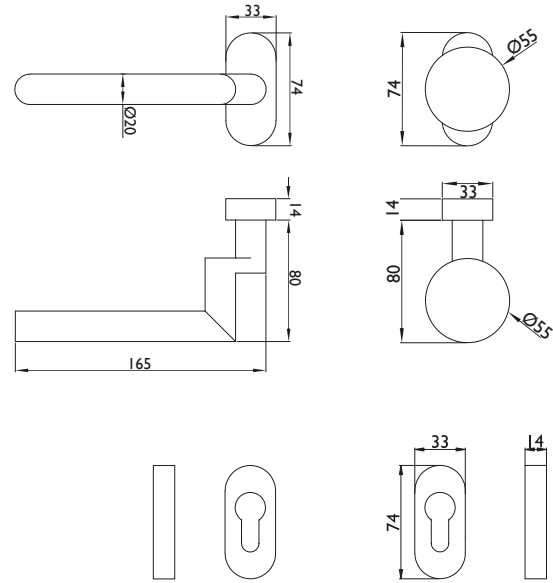

## blaugelb Framed Door Knob/Handle Set 90° shape offset/knob Class 4

The attractive, elegant framed door knob/handle set for aluminium and plastic doors.

- **High-quality materials**
- **Tested according to DIN EN 1906:2012**
- **Maintenance-free plain bearing and holding spring for precise positioning**
- **Can be used on left or right**
- **Elegant appearance on the door**
- **Concealed screws**

**Product features:**

The blaugelb Framed Door Knob/Handle Set 90° shape offset/knob Cl. 4 on an oval rosette is suitable for aluminium doors (provided fastening) or also for plastic doors in the property sector in accordance with DIN EN 1906:2012 and has been tested. The set has maintenance-free plain bearings and the holding springs used guarantee exact positioning of the handle.

**Note:**

Please note the included blaugelb installation instructions for the framed door knob/handle set Class 4.

**Technical data:**

Material:	Fine matt stainless steel
Handle mounting:	Fixed/pivoting, with holding spring, maintenance-free plain bearing
Handle square socket:	8 mm
DIN direction:	DIN left/right, can be used on both sides with double spring system
Classification code: <b>DIN EN 1906: 2012</b>	<b>4   7   -   B1   1   5   0   B</b>
Keyhole:	Profile cylinder
Door thickness:	80 – 88 mm
Rosette dimensions:	33 x 74 mm (W x H)
Rosette height:	14 mm
Fastening:	Concealed screws Contents of fastening set: 1 x knob/handle spindle 8x110 mm 8 x screw M5x25 mm A2, TX25 8 x blind rivet nut flat head M5x13 mm
Hole diameter for blind rivet nuts:	7.1 mm
Packing unit:	1 set (including fastening)

Product name	PU	Item no.
blaugelb Framed Door Knob/Handle Set 90° shape offset/knob Cl. 4 Fine matt stainless steel	1 piece	9131151