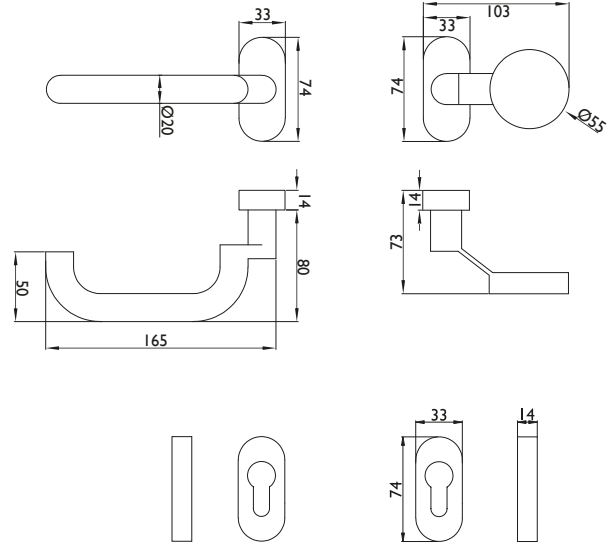

blaugelb FDKHS U-shape/knob flat, offset fire safety

Tested safety for fire, smoke and escape doors.

Product features:

The blaugelb Framed Door Knob/Handle Set U-shape/knob flat, offset on both sides FS on an oval rosette is suitable for fire, smoke and escape doors with increased safety requirements in terms of fire protection in accordance with DIN 18273 and has been tested accordingly. The set has maintenance-free plain bearings and the holding springs used guarantee exact positioning of the handle.

The attractive, elegant set made of high-quality stainless steel is secured by means of concealed screws. The provided fastening solution comprises blind rivet nuts and the associated metric screws that ensure secure seating on the door leaf.

Technical data:

| | |
|---|---|
| Material: | Fine matt stainless steel |
| Handle mounting: | Fixed/pivoting, with holding spring, maintenance-free plain bearing |
| Handle square socket: | 9 mm |
| DIN direction: | DIN left/right, can be used on both sides with double spring system |
| Suitability according to DIN 18273 (Fire and smoke protection): | FS |
| Suitability according to DIN EN 1634: | Yes |
| Suitability according to EN 179: | No |
| Suitability according to EN 1125: | No |
| Keyhole: | Profile cylinder |
| Door thickness: | 80 – 88 mm |
| Rosette dimensions: | 33 x 74 mm (W x H) |
| Rosette height: | 14 mm |
| Fastening: | Concealed screws Contents of fastening set: 1 x knob/handle spindle 9x110 mm 8 x screw M5x25 mm A2, TX25 8 x blind rivet nut flat head M5x13 mm |
| Hole diameter for blind rivet nuts: | 7.1 mm |
| Packing unit: | 1 set (including fastening) |