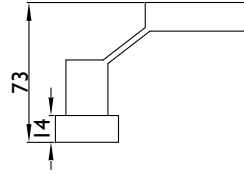

Note:

Please note the included blaugelb installation instructions.

Accessories:

Product name	PU	Item no.
blaugelb Knob/Lever Spindle with Thread 8 x 80 mm TS 32 – 58 mm, offset 48 – 58 mm	1 piece	9257231
blaugelb Knob/Lever Spindle with Thread 8 x 100 mm TS 52 – 78 mm, offset 68 – 78 mm	1 piece	9257232
blaugelb Knob/Lever Spindle with Thread 8 x 110 mm TS 62 – 88 mm, offset 78 – 88 mm	1 piece	9257233
blaugelb Knob/Lever Spindle with Thread 8 x 120 mm TS 72 – 98 mm, offset 88 – 98 mm	1 piece	9257254
blaugelb Knob/Lever Spindle with Thread 8 x 140 mm TS 92 – 118 mm, offset 108 – 118 mm	1 piece	9257255
blaugelb Knob/Lever Spindle with Thread FS 9 x 90 mm TS 42 – 68 mm, offset 58 – 68 mm	1 piece	9257257
blaugelb Knob/Lever Spindle with Thread FS 9 x 100 mm TS 52 – 78 mm, offset 68 – 78 mm	1 piece	9257258
blaugelb Knob/Lever Spindle with Thread FS 9 x 110 mm TS 62 – 88 mm, offset 78 – 88 mm	1 piece	9257259
blaugelb Knob/Lever Spindle with Thread FS 9 x 120 mm TS 72 – 98 mm, offset 88 – 98 mm	1 piece	9257260
blaugelb Knob/Lever Spindle with Thread FS 9 x 130 mm TS 82 – 108 mm, offset 98 – 108 mm	1 piece	9257261