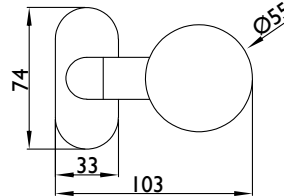

Note:

Please note the included blaugelb installation instructions.

Accessories:

Product name	PU	Item no.
blaugelb Knob/Lever Spindle with Thread 8 x 80 mm TS 32 – 58 mm, offset 48 – 58 mm	1 piece	9257231
blaugelb Knob/Lever Spindle with Thread 8 x 100 mm TS 52 – 78 mm, offset 68 – 78 mm	1 piece	9257232
blaugelb Knob/Lever Spindle with Thread 8 x 110 mm TS 62 – 88 mm, offset 78 – 88 mm	1 piece	9257233
blaugelb Knob/Lever Spindle with Thread 8 x 120 mm TS 72 – 98 mm, offset 88 – 98 mm	1 piece	9257254
blaugelb Knob/Lever Spindle with Thread 8 x 140 mm TS 92 – 118 mm, offset 108 – 118 mm	1 piece	9257255
blaugelb Knob/Lever Spindle with Thread FS 9 x 90 mm TS 42 – 68 mm, offset 58 – 68 mm	1 piece	9257257
blaugelb Knob/Lever Spindle with Thread FS 9 x 100 mm TS 52 – 78 mm, offset 68 – 78 mm	1 piece	9257258
blaugelb Knob/Lever Spindle with Thread FS 9 x 110 mm TS 62 – 88 mm, offset 78 – 88 mm	1 piece	9257259
blaugelb Knob/Lever Spindle with Thread FS 9 x 120 mm TS 72 – 98 mm, offset 88 – 98 mm	1 piece	9257260
blaugelb Knob/Lever Spindle with Thread FS 9 x 130 mm TS 82 – 108 mm, offset 98 – 108 mm	1 piece	9257261