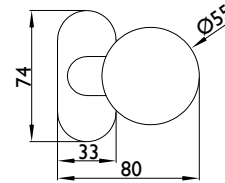

Note:

Please note the included blaugelb installation instructions.

Accessories:

Product name	PU	Item no.
blaugelb Knob/Lever Spindle with Thread 8 x 80 mm TS 32 – 58 mm, offset 48 – 58 mm	1 piece	9257231
blaugelb Knob/Lever Spindle with Thread 8 x 100 mm TS 52 – 78 mm, offset 68 – 78 mm	1 piece	9257232
blaugelb Knob/Lever Spindle with Thread 8 x 110 mm TS 62 – 88 mm, offset 78 – 88 mm	1 piece	9257233
blaugelb Knob/Lever Spindle with Thread 8 x 120 mm TS 72 – 98 mm, offset 88 – 98 mm	1 piece	9257254
blaugelb Knob/Lever Spindle with Thread 8 x 140 mm TS 92 – 118 mm, offset 108 – 118 mm	1 piece	9257255
blaugelb Knob/Lever Spindle with Thread FS 9 x 90 mm TS 42 – 68 mm, offset 58 – 68 mm	1 piece	9257257
blaugelb Knob/Lever Spindle with Thread FS 9 x 100 mm TS 52 – 78 mm, offset 68 – 78 mm	1 piece	9257258
blaugelb Knob/Lever Spindle with Thread FS 9 x 110 mm TS 62 – 88 mm, offset 78 – 88 mm	1 piece	9257259
blaugelb Knob/Lever Spindle with Thread FS 9 x 120 mm TS 72 – 98 mm, offset 88 – 98 mm	1 piece	9257260
blaugelb Knob/Lever Spindle with Thread FS 9 x 130 mm TS 82 – 108 mm, offset 98 – 108 mm	1 piece	9257261