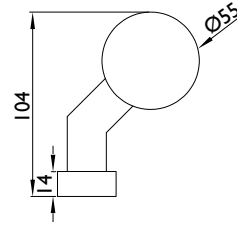

Note:

Please note the included blaugelb installation instructions.

Accessories:

Product name	PU	Item no.
blaugelb Knob/Lever Spindle with Thread 8 x 80 mm TS 32 – 58 mm, offset 48 – 58 mm	1 piece	9257231
blaugelb Knob/Lever Spindle with Thread 8 x 100 mm TS 52 – 78 mm, offset 68 – 78 mm	1 piece	9257232
blaugelb Knob/Lever Spindle with Thread 8 x 110 mm TS 62 – 88 mm, offset 78 – 88 mm	1 piece	9257233
blaugelb Knob/Lever Spindle with Thread 8 x 120 mm TS 72 – 98 mm, offset 88 – 98 mm	1 piece	9257254
blaugelb Knob/Lever Spindle with Thread 8 x 140 mm TS 92 – 118 mm, offset 108 – 118 mm	1 piece	9257255
blaugelb Knob/Lever Spindle with Thread FS 9 x 90 mm TS 42 – 68 mm, offset 58 – 68 mm	1 piece	9257257
blaugelb Knob/Lever Spindle with Thread FS 9 x 100 mm TS 52 – 78 mm, offset 68 – 78 mm	1 piece	9257258
blaugelb Knob/Lever Spindle with Thread FS 9 x 110 mm TS 62 – 88 mm, offset 78 – 88 mm	1 piece	9257259
blaugelb Knob/Lever Spindle with Thread FS 9 x 120 mm TS 72 – 98 mm, offset 88 – 98 mm	1 piece	9257260
blaugelb Knob/Lever Spindle with Thread FS 9 x 130 mm TS 82 – 108 mm, offset 98 – 108 mm	1 piece	9257261