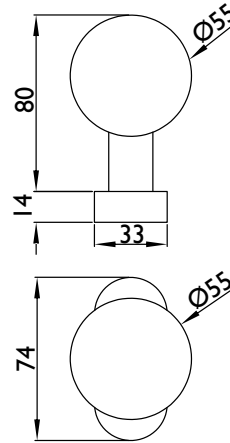

blaugelb Ball Knob straight on oval rosette 9 mm

The attractive, elegant ball knob for aluminium and plastic doors.

Product features:

The blaugelb Ball Knob straight is suitable for aluminium and plastic doors and is prepared for a threaded M12 knob/lever spindle.

The attractive, elegant blaugelb Ball Knob straight is available in fine matt stainless steel. The knob is mounted by means of concealed screws (supplied).

As a complement to the blaugelb Ball Knob straight, the blaugelb Clip Rosette PZ oval (item no. 9163925) is also available in the same design line.

Product benefits:

- High-quality materials and finishes
- Can be used on left or right
- Elegant appearance on the door
- Concealed screws

Technical data:

Material:	Fine matt stainless steel
Spindle fastening:	M12 internal thread
Rosette dimensions (W x H):	33 x 74 mm
Rosette height:	14 mm
Fastening:	Concealed screws 2 x screw M5x25 mm A2, TX25 2 x blind rivet nut flat head M5x13 mm
Hole diameter for rivet nut flat head M5x13 mm:	7.1 mm
Suitability according to DIN 18273 (Fire and smoke protection):	Yes
Packing unit:	1 piece

Product name	PU	Item no.
blaugelb Ball Knob straight on oval rosette 9 mm Fine matt stainless steel	1 piece	9257227
blaugelb Clip Rosette PZ oval 14 mm Fine matt stainless steel	1 piece	9163925

Note:

Please note the included blaugelb installation instructions.

Accessories:

Product name	PU	Item no.
blaugelb Knob/Lever Spindle with Thread 8 x 80 mm TS 32 – 58 mm, offset 48 – 58 mm	1 piece	9257231
blaugelb Knob/Lever Spindle with Thread 8 x 100 mm TS 52 – 78 mm, offset 68 – 78 mm	1 piece	9257232
blaugelb Knob/Lever Spindle with Thread 8 x 110 mm TS 62 – 88 mm, offset 78 – 88 mm	1 piece	9257233
blaugelb Knob/Lever Spindle with Thread 8 x 120 mm TS 72 – 98 mm, offset 88 – 98 mm	1 piece	9257254
blaugelb Knob/Lever Spindle with Thread 8 x 140 mm TS 92 – 118 mm, offset 108 – 118 mm	1 piece	9257255
blaugelb Knob/Lever Spindle with Thread FS 9 x 90 mm TS 42 – 68 mm, offset 58 – 68 mm	1 piece	9257257
blaugelb Knob/Lever Spindle with Thread FS 9 x 100 mm TS 52 – 78 mm, offset 68 – 78 mm	1 piece	9257258
blaugelb Knob/Lever Spindle with Thread FS 9 x 110 mm TS 62 – 88 mm, offset 78 – 88 mm	1 piece	9257259
blaugelb Knob/Lever Spindle with Thread FS 9 x 120 mm TS 72 – 98 mm, offset 88 – 98 mm	1 piece	9257260
blaugelb Knob/Lever Spindle with Thread FS 9 x 130 mm TS 82 – 108 mm, offset 98 – 108 mm	1 piece	9257261