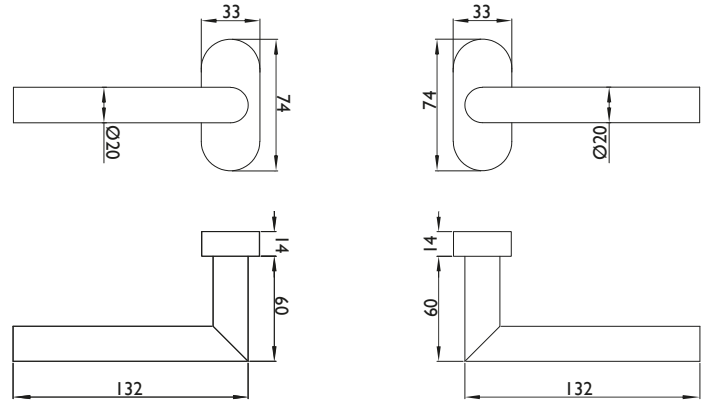

## Product features:

The blaugelb Framed Door Handle Set 90° shape FS on an oval rosette is suitable for fire, smoke and escape doors with increased safety requirements in terms of fire protection in accordance with DIN 18273 and has been tested accordingly. The set has maintenance-free plain bearings and the holding springs used guarantee exact positioning of the handle.

## Technical data:

Material:	Fine matt stainless steel
Handle mounting:	Fixed/pivoting, with holding spring, maintenance-free plain bearing
Handle square socket:	9 mm
DIN direction:	DIN left/right, can be used on both sides with double spring system
Suitability according to DIN 18273 (Fire and smoke protection):	FS
Suitability according to DIN EN 1634:	Yes
Suitability according to EN 179:	No
Suitability according to EN 1125:	No
Keyhole:	Profile cylinder
Door thickness:	40 – 90 mm
Rosette dimensions:	33 x 74 mm (W x H)
Rosette height:	14 mm
Fastening:	Concealed screws Contents of fastening set: 1 x square pin 9x140 mm 8 x screw M5x25 mm A2, TX25 8 x blind rivet nut flat head M5x13 mm
Hole diameter for blind rivet nuts:	7.1 mm
Packing unit:	1 set (including fastening)