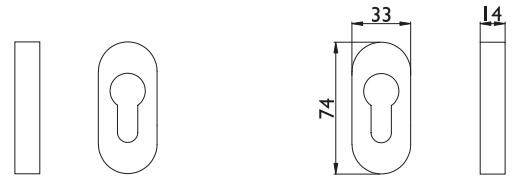

## Product features:

The blaugelb Framed Door Handle Set 90° shape FS on an oval rosette is suitable for fire, smoke and escape doors with increased safety requirements in terms of fire protection in accordance with DIN 18273 and has been tested accordingly. The set has maintenance-free plain bearings and the holding springs used guarantee exact positioning of the handle.

## Technical data:

Material:	Fine matt stainless steel
Handle mounting:	Fixed/pivoting, with holding spring, maintenance-free plain bearing
Handle square socket:	9 mm
DIN direction:	DIN left/right, can be used on both sides with double spring system
Suitability according to DIN 18273 (Fire and smoke protection):	FS
Suitability according to DIN EN 1634:	Yes
Suitability according to EN 179:	No
Suitability according to EN 1125:	No
Keyhole:	Profile cylinder
Door thickness:	40 – 90 mm
Rosette dimensions:	33 x 74 mm (W x H)
Rosette height:	14 mm
Fastening:	Concealed screws Contents of fastening set: 1 x square pin 9x140 mm 8 x screw M5x25 mm A2, TX25 8 x blind rivet nut flat head M5x13 mm
Hole diameter for blind rivet nuts:	7.1 mm
Packing unit:	1 set (including fastening)