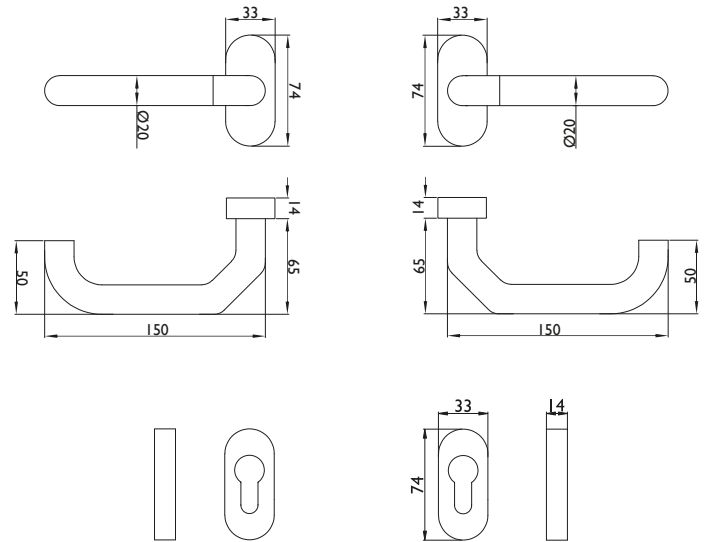

Our blaugelb Anti-Panic Square Pins generally contain two dimensions in the name. The first of these is the interior dimension (SI) and the second is the exterior dimension (SA).

Example: blaugelb Anti-Panic Square Pin 9 mm, 52/53.5 mm galv.

## Technical data:

Material:	Fine matt stainless steel
Handle mounting:	Fixed/pivoting, with holding spring, maintenance-free plain bearing
Handle square socket:	9 mm
DIN direction:	DIN left/right, can be used on both sides with double spring system
Suitability according to DIN 18273 (Fire and smoke protection):	FS
Suitability according to DIN EN 1634:	Yes

Suitability according to EN 179:	Yes
Suitability according to EN 1125:	No
Keyhole:	Profile cylinder
Rosette dimensions:	33 x 74 mm (W x H)
Rosette height:	14 mm
Fastening:	Concealed screws Contents of fastening set: 8 x screw M5x25 mm A2, TX25 8 x blind rivet nut flat head M5x13 mm
Hole diameter for blind rivet nuts:	7.1 mm
Packing unit:	1 set (including fastening without square pin)