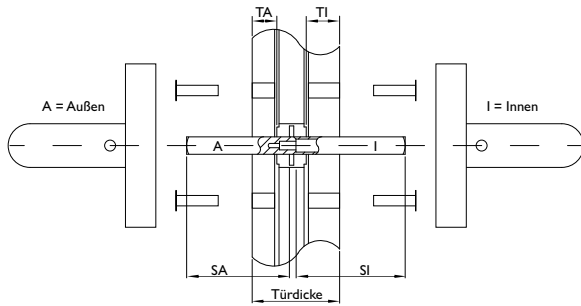

blaugelb FDHS 45° U-shape anti-panic

Tested safety for emergency exit doors.

Product features:

The blaugelb Framed Door Handle Set 45° U-shape AP on an oval rosette is suitable for escape doors in accordance with DIN EN 179 (emergency exit doors) and for fire and smoke doors with increased safety requirements in accordance with DIN 18273 and has been tested. The set has maintenance-free plain bearings and the holding springs used guarantee exact positioning of the handle.

The attractive, elegant set made of high-quality stainless steel is secured by means of concealed screws. The provided fastening solution (without square pin) for aluminium doors comprises blind rivet nuts and the associated metric screws that ensure secure seating on the door leaf.

Please note that panic locks with split nut and panic hardware are not suitable for doors that are in continuous use, but instead are only designed for emergencies. The blaugelb Anti-Panic Square Pin is available separately and is to be selected in accordance with the schematic drawing so that it suits your door thickness or the door/lock combination.

Our blaugelb Anti-Panic Square Pins generally contain two dimensions in the name. The first of these is the interior dimension (SI) and the second is the exterior dimension (SA).

Example: blaugelb Anti-Panic Square Pin 9 mm, 52/53.5 mm galv.

Product benefits:

- High-quality materials
- Anti-panic set tested in accordance with DIN EN 179 and DIN 18273
- Can also be used as a fire safety set
- Maintenance-free plain bearing and holding spring for precise positioning
- Can be used on left or right
- Elegant appearance on the door
- Concealed screws

Technical data:

Material:	Fine matt stainless steel
Handle mounting:	Fixed/pivoting, with holding spring, maintenance-free plain bearing
Handle square socket:	9 mm
DIN direction:	DIN left/right, can be used on both sides with double spring system
Suitability according to DIN 18273 (Fire and smoke protection):	FS
Suitability according to DIN EN 1634:	Yes

Suitability according to EN 179:	Yes
Suitability according to EN 1125:	No
Keyhole:	Profile cylinder
Rosette dimensions:	33 x 74 mm (W x H)
Rosette height:	14 mm
Fastening:	Concealed screws Contents of fastening set: 8 x screw M5x25 mm A2, TX25 8 x blind rivet nut flat head M5x13 mm
Hole diameter for blind rivet nuts:	7.1 mm
Packing unit:	1 set (including fastening without square pin)