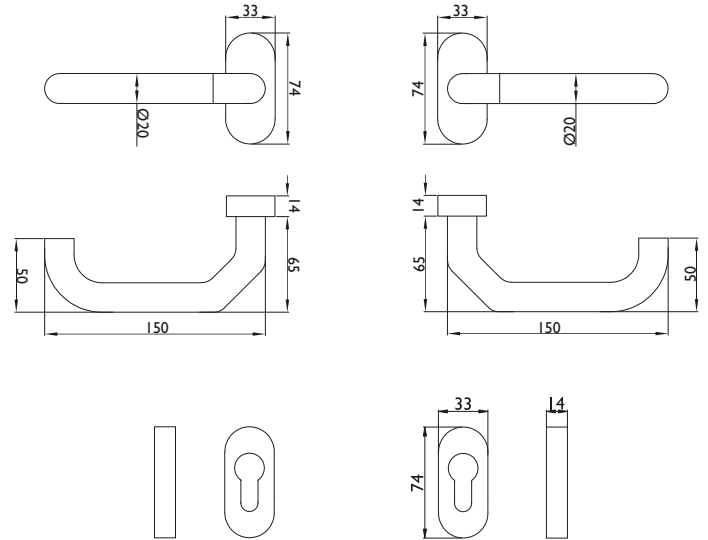

blaugelb Framed Door Handle Set 45° U-shape fire safety

Tested safety for fire, smoke and escape doors.

- **High-quality materials**
- **Fire safety set tested according to DIN 18273**
- **Maintenance-free plain bearing and holding spring for precise positioning**
- **Can be used on left or right**
- **Elegant appearance on the door**
- **Concealed screws**

blaugelb FDHS 45° U-shape fire safety

Tested safety for fire, smoke and escape doors.

Product features:

The blaugelb Framed Door Handle Set 45° U-shape FS on an oval rosette is suitable for fire, smoke and escape doors with increased safety requirements in terms of fire protection in accordance with DIN 18273 and has been tested accordingly. The set has maintenance-free plain bearings and the holding springs used guarantee exact positioning of the handle.

The attractive, elegant set made of high-quality stainless steel is secured by means of concealed screws. The provided fastening solution comprises blind rivet nuts and the associated metric screws that ensure secure seating on the door leaf.

Technical data:

Material:	Fine matt stainless steel
Handle mounting:	Fixed/pivoting, with holding spring, maintenance-free plain bearing
Handle square socket:	9 mm
DIN direction:	DIN left/right, can be used on both sides with double spring system
Suitability according to DIN 18273 (Fire and smoke protection):	FS
Suitability according to DIN EN 1634:	Yes
Suitability according to EN 179:	No
Suitability according to EN 1125:	No
Keyhole:	Profile cylinder
Door thickness:	50 – 90 mm
Rosette dimensions:	33 x 74 mm (W x H)
Rosette height:	14 mm
Fastening:	Concealed screws Contents of fastening set: 1 x square pin 9x140 mm 8 x screw M5x25 mm A2, TX25 8 x blind rivet nut flat head M5x13 mm
Hole diameter for blind rivet nuts:	7.1 mm
Packing unit:	1 set (including fastening)