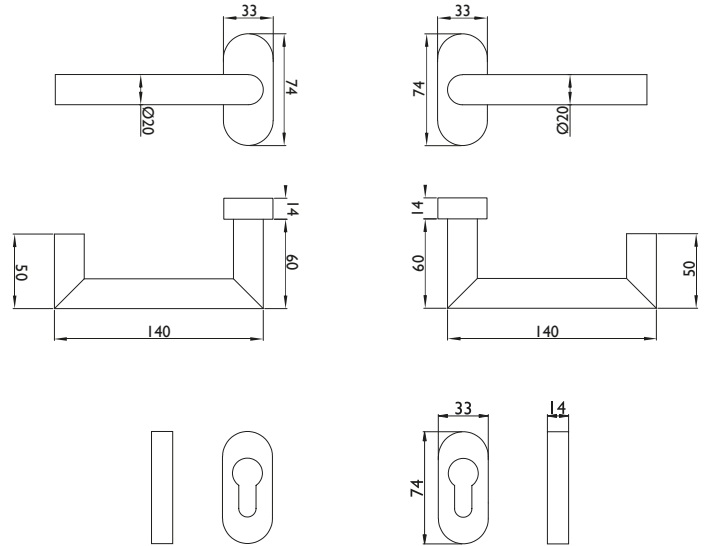

Our blaugelb Anti-Panic Square Pins generally contain two dimensions in the name. The first of these is the interior dimension (SI) and the second is the exterior dimension (SA).

Example: blaugelb Anti-Panic Square Pin 9 mm, 52/53.5 mm galv.

Technical data:

Material:	Fine matt stainless steel
Handle mounting:	Fixed/pivoting, with holding spring, maintenance-free plain bearing
Handle square socket:	9 mm
DIN direction:	DIN left/right, can be used on both sides with double spring system
Suitability according to DIN 18273 (Fire and smoke protection):	FS
Suitability according to DIN EN 1634:	Yes

Suitability according to EN 179:	Yes
Suitability according to EN 1125:	No
Keyhole:	Profile cylinder
Rosette dimensions:	33 x 74 mm (W x H)
Rosette height:	14 mm
Fastening:	Concealed screws Contents of fastening set: 8 x screw M5x25 mm A2, TX25 8 x blind rivet nut flat head M5x13 mm
Hole diameter for blind rivet nuts:	7.1 mm
Packing unit:	1 set (including fastening without square pin)