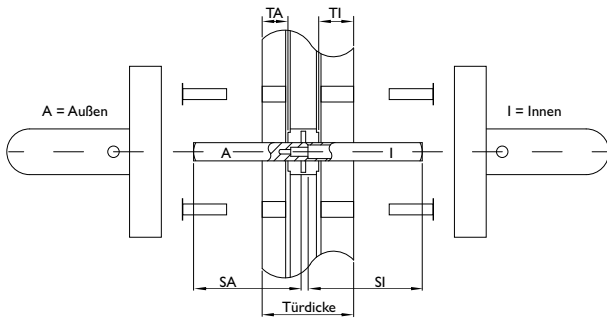

blaugelb FDHS 90° U-shape anti-panic

Tested safety for emergency exit doors.

Product features:

The blaugelb Framed Door Handle Set 90° U-shape AP on an oval rosette is suitable for escape doors in accordance with DIN EN 179 (emergency exit doors) and for fire and smoke doors with increased safety requirements in accordance with DIN 18273 and has been tested. The set has maintenance-free plain bearings and the holding springs used guarantee exact positioning of the handle.

Our blaugelb Anti-Panic Square Pins generally contain two dimensions in the name. The first of these is the interior dimension (SI) and the second is the exterior dimension (SA).

Example: blaugelb Anti-Panic Square Pin 9 mm, 52/53.5 mm galv.

Technical data:

Material:	Fine matt stainless steel
Handle mounting:	Fixed/pivoting, with holding spring, maintenance-free plain bearing
Handle square socket:	9 mm
DIN direction:	DIN left/right, can be used on both sides with double spring system
Suitability according to DIN 18273 (Fire and smoke protection):	FS
Suitability according to DIN EN 1634:	Yes

Suitability according to EN 179:	Yes
Suitability according to EN 1125:	No
Keyhole:	Profile cylinder
Rosette dimensions:	33 x 74 mm (W x H)
Rosette height:	14 mm
Fastening:	Concealed screws Contents of fastening set: 8 x screw M5x25 mm A2, TX25 8 x blind rivet nut flat head M5x13 mm
Hole diameter for blind rivet nuts:	7.1 mm
Packing unit:	1 set (including fastening without square pin)