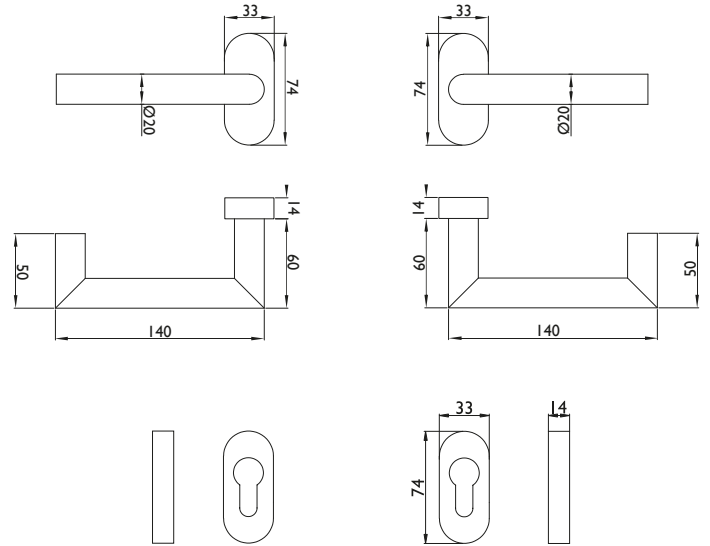

blaugelb Framed Door Handle Set 90° U-shape fire safety

Tested safety for fire, smoke and escape doors.

- **High-quality materials**
- **Fire safety set tested according to DIN 18273**
- **Maintenance-free plain bearing and holding spring for precise positioning**
- **Can be used on left or right**
- **Elegant appearance on the door**
- **Concealed screws**

blaugelb FDHS 90° U-shape fire safety

Tested safety for fire, smoke and escape doors.

Product features:

The blaugelb Framed Door Handle Set 90° U-shape FS on an oval rosette is suitable for fire, smoke and escape doors with increased safety requirements in terms of fire protection in accordance with DIN 18273 and has been tested accordingly. The set has maintenance-free plain bearings and the holding springs used guarantee exact positioning of the handle.

The attractive, elegant set made of high-quality stainless steel is secured by means of concealed screws. The provided fastening solution comprises blind rivet nuts and the associated metric screws that ensure secure seating on the door leaf.

Technical data:

Material:	Fine matt stainless steel
Handle mounting:	Fixed/pivoting, with holding spring, maintenance-free plain bearing
Handle square socket:	9 mm
DIN direction:	DIN left/right, can be used on both sides with double spring system
Suitability according to DIN 18273 (Fire and smoke protection):	FS
Suitability according to DIN EN 1634:	Yes
Suitability according to EN 179:	No
Suitability according to EN 1125:	No
Keyhole:	Profile cylinder
Door thickness:	40 – 90 mm
Rosette dimensions:	33 x 74 mm (W x H)
Rosette height:	14 mm
Fastening:	Concealed screws Contents of fastening set: 1 x square pin 9x140 mm 8 x screw M5x25 mm A2, TX25 8 x blind rivet nut flat head M5x13 mm
Hole diameter for blind rivet nuts:	7.1 mm
Packing unit:	1 set (including fastening)