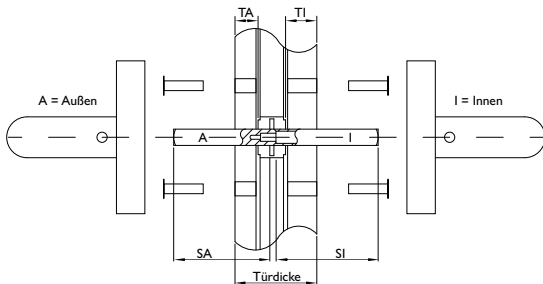

blaugelb FDHS U-shape anti-panic

Tested safety for emergency exit doors.

Product features:

The blaugelb Framed Door Handle Set U-shape AP on an oval rosette is suitable for escape doors in accordance with DIN EN 179 (emergency exit doors) and for fire and smoke doors with increased safety requirements in accordance with DIN 18273 and has been tested. The set has maintenance-free plain bearings and the holding springs used guarantee exact positioning of the handle.

Our blaugelb Anti-Panic Square Pins generally contain two dimensions in the name. The first of these is the interior dimension (SI) and the second is the exterior dimension (SA).

Example: blaugelb Anti-Panic Square Pin 9 mm, 52/53.5 mm galv.

Technical data:

Material:	Fine matt stainless steel
Handle mounting:	Fixed/pivoting, with holding spring, maintenance-free plain bearing
Handle square socket:	9 mm
DIN direction:	DIN left/right, can be used on both sides with double spring system
Suitability according to DIN 18273 (Fire and smoke protection):	FS
Suitability according to DIN EN 1634:	Yes
Suitability according to EN 179:	Yes

Suitability according to EN 1125:	No
Keyhole:	Profile cylinder
Rosette dimensions:	33 x 74 mm (W x H)
Rosette height:	14 mm
Fastening:	Concealed screws Contents of fastening set: 8 x screw M5x25 mm A2, TX25 8 x blind rivet nut flat head M5x13 mm
Hole diameter for blind rivet nuts:	7.1 mm
Packing unit:	1 set (including fastening without square pin)