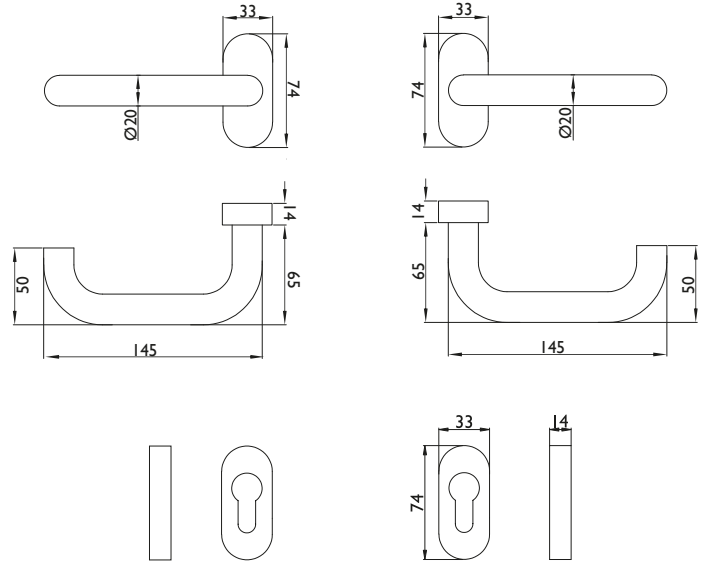

Our blaugelb Anti-Panic Square Pins generally contain two dimensions in the name. The first of these is the interior dimension (SI) and the second is the exterior dimension (SA).

Example: blaugelb Anti-Panic Square Pin 9 mm, 52/53.5 mm galv.

Technical data:

Material:	Fine matt stainless steel
Handle mounting:	Fixed/pivoting, with holding spring, maintenance-free plain bearing
Handle square socket:	9 mm
DIN direction:	DIN left/right, can be used on both sides with double spring system
Suitability according to DIN 18273 (Fire and smoke protection):	FS
Suitability according to DIN EN 1634:	Yes
Suitability according to EN 179:	Yes

Suitability according to EN 1125:	No
Keyhole:	Profile cylinder
Rosette dimensions:	33 x 74 mm (W x H)
Rosette height:	14 mm
Fastening:	Concealed screws Contents of fastening set: 8 x screw M5x25 mm A2, TX25 8 x blind rivet nut flat head M5x13 mm
Hole diameter for blind rivet nuts:	7.1 mm
Packing unit:	1 set (including fastening without square pin)